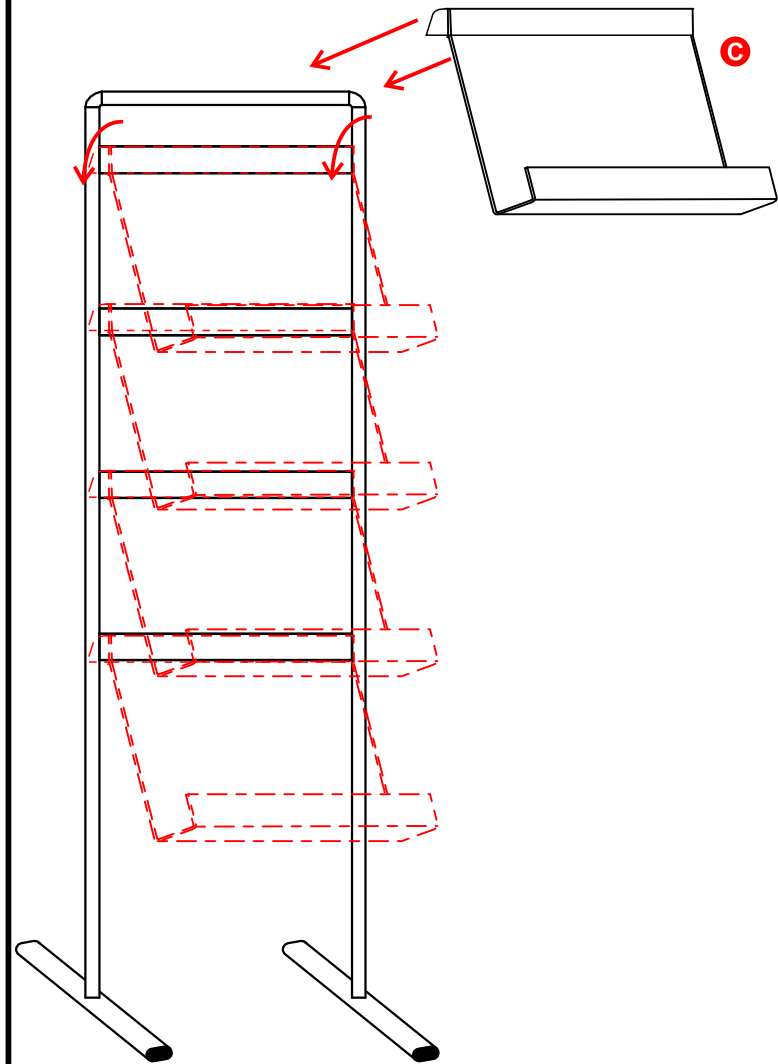

Product Parts

Part

Qty.

Classic
Brochure Stand
Main Panel

1 Pcs.

2 Pcs.

4 Pcs.

Screw Set

4 Sets

1

A

B

B

D

D

2

C