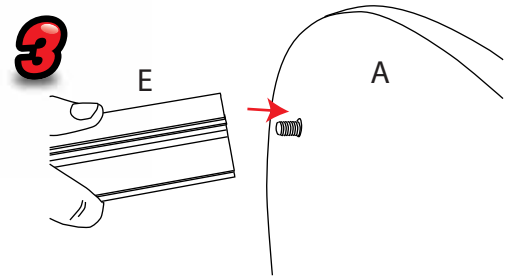

Reflecta Trappa MR912T/MR102T

1840mm

Recommended Substrate:
2mm Opal HIPS

NB: D and E not
include with
graphic pod

Visible graphic Area :
1800 x 910

10.80kg Lightbox
9.20kg Graphic pod

Reflecta Trappa

Reflecta Trappa

Attaching Backing and Graphic

1

2

3

4

5