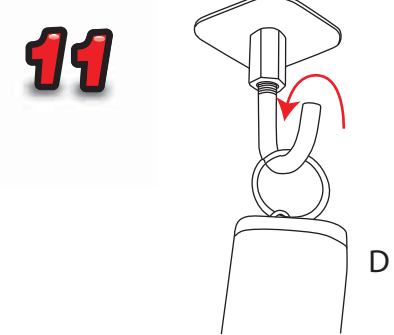

Reflecta Trappa MR912T/MR102T

1840mm

Recommended Substrate:
2mm Opal HIPS

NB: D and E not
include with
graphic pod

Visible graphic Area :
1800 x 910

10.80kg Lightbox
9.20kg Graphic pod

Reflecta Trappa

Reflecta Trappa