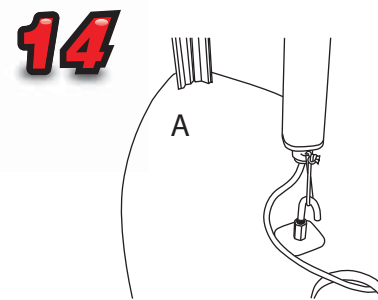

Reflecta Trappa MR912T/MR102T

1840mm

Recommended Substrate:
2mm Opal HIPS

NB: D and E not
include with
graphic pod

Visible graphic Area :
1800 x 910

10.80kg Lightbox
9.20kg Graphic pod

Reflecta Trappa

Reflecta Trappa

Attaching Backing and Graphic

1

2

3

4

5