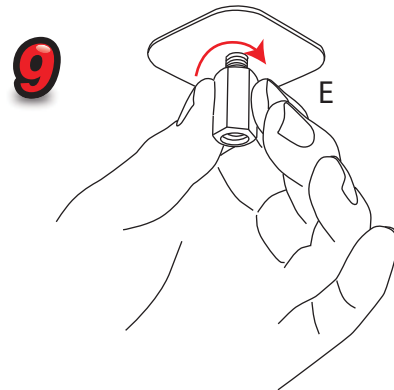

Reflecta Trappa MR912T/MR102T

1840mm

Recommended Substrate:
2mm Opal HIPS

NB: D and E not
include with
graphic pod

Visible graphic Area :
1800 x 910

10.80kg Lightbox
9.20kg Graphic pod

Reflecta Trappa

Reflecta Trappa