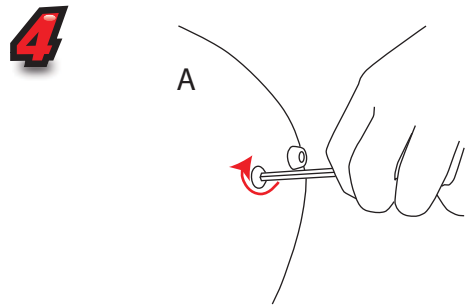

Reflecta Trappa MR912T/MR102T

1840mm

Recommended Substrate:
2mm Opal HIPS

NB: D and E not
include with
graphic pod

Visible graphic Area :
1800 x 910

10.80kg Lightbox
9.20kg Graphic pod

Reflecta Trappa

Reflecta Trappa