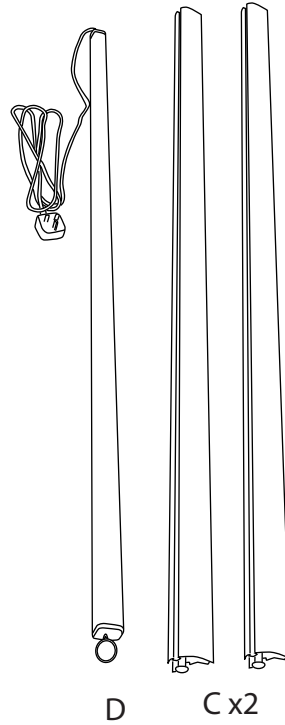

Reflecta Trappa MR912T/MR102T

1840mm

Recommended Substrate:
2mm Opal HIPS

NB: D and E not
include with
graphic pod

Visible graphic Area :
1800 x 910

10.80kg Lightbox
9.20kg Graphic pod

Reflecta Trappa

Reflecta Trappa

Attaching Backing and Graphic

1

2

3

4

5