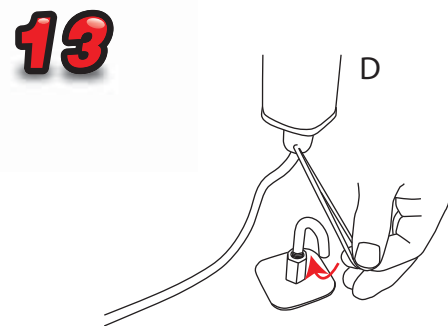

Reflecta Trappa MR912T/MR102T

1840mm

Recommended Substrate:
2mm Opal HIPS

NB: D and E not
include with
graphic pod

Visible graphic Area :
1800 x 910

10.80kg Lightbox
9.20kg Graphic pod

Reflecta Trappa

Reflecta Trappa