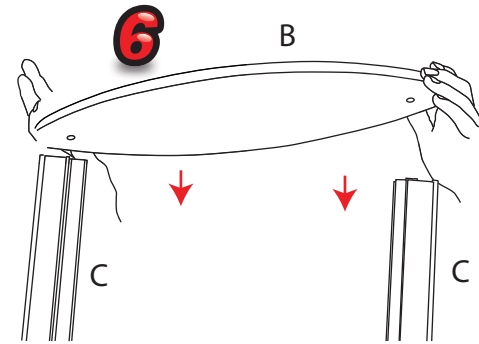

Reflecta Trappa MR912T/MR102T

1840mm

Recommended Substrate:
2mm Opal HIPS

NB: D and E not
include with
graphic pod

Visible graphic Area :
1800 x 910

10.80kg Lightbox
9.20kg Graphic pod

Reflecta Trappa

Reflecta Trappa

Attaching Backing and Graphic

1

2

3

4

5