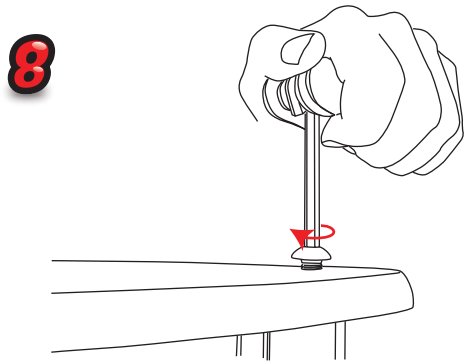

Reflecta Trappa MR912T/MR102T

1840mm

Recommended Substrate:
2mm Opal HIPS

NB: D and E not
include with
graphic pod

Visible graphic Area :
1800 x 910

10.80kg Lightbox
9.20kg Graphic pod

Reflecta Trappa

Reflecta Trappa