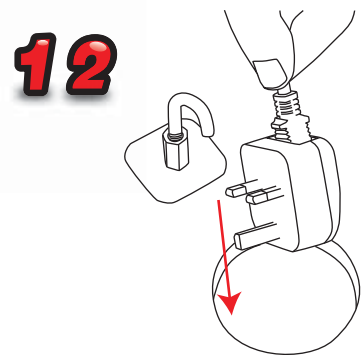

Reflecta Trappa MR912T/MR102T

1840mm

Recommended Substrate:
2mm Opal HIPS

NB: D and E not
include with
graphic pod

Visible graphic Area :
1800 x 910

10.80kg Lightbox
9.20kg Graphic pod

Reflecta Trappa

Reflecta Trappa