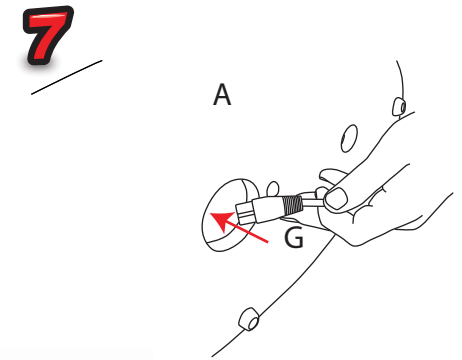

Reflecta Trappa