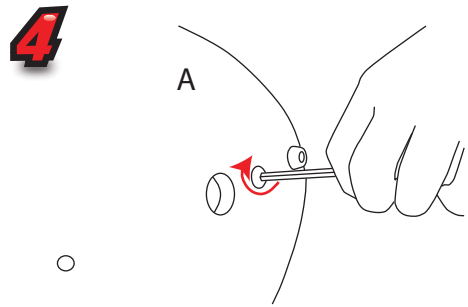

Reflecta Trappa