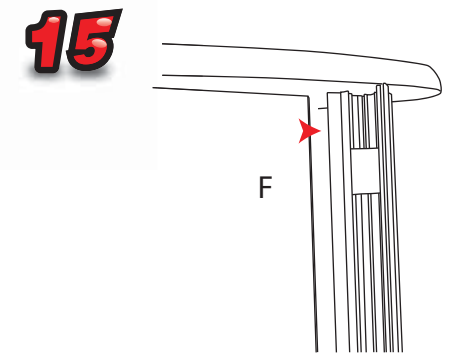

Reflecta Trappa