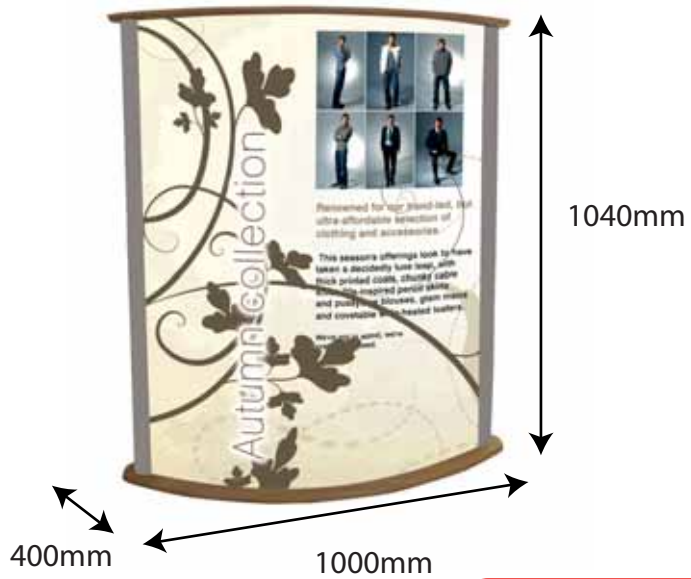

# Reflecta Trappa MR911T/MR101T

Recommended Substrate:  
2mm Opal HIPS

NB: D, C and G not  
include with  
graphic pod

kg

8.10kg - Lightbox  
7.50kg Graphic Pod

Visible graphic Area :  
1000mm (h) x 910mm (w)