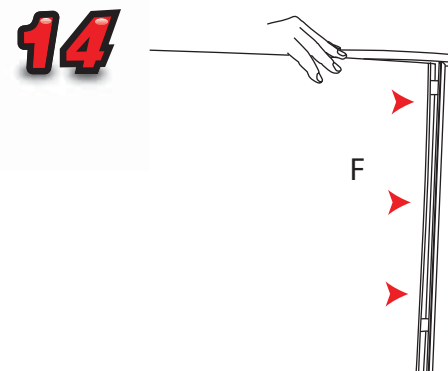

Reflecta Trappa