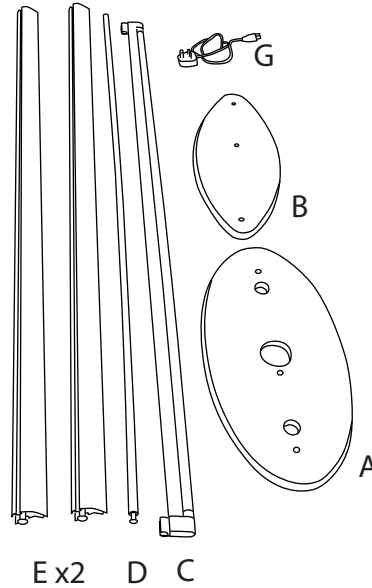

# Reflecta Trappa MR911T/MR101T

Recommended Substrate:  
2mm Opal HIPS

NB: D, C and G not  
include with  
graphic pod

kg

8.10kg - Lightbox  
7.50kg Graphic Pod

Visible graphic Area :  
1000mm (h) x 910mm (w)

# Reflecta Trappa

**16**

**17**

**18**

**19**

**20**

## Attaching Graphic

**21**

**1**

**2**