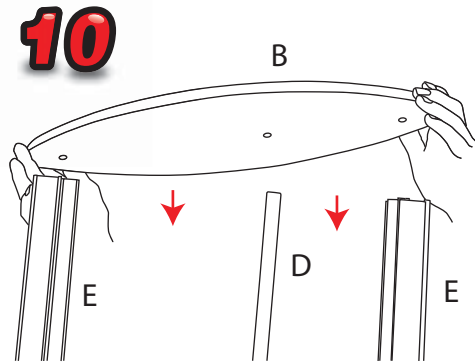

Reflecta Trappa