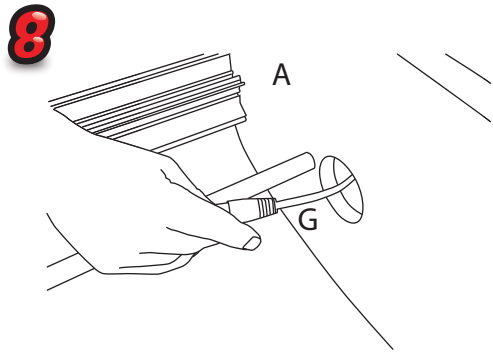

Reflecta Trappa