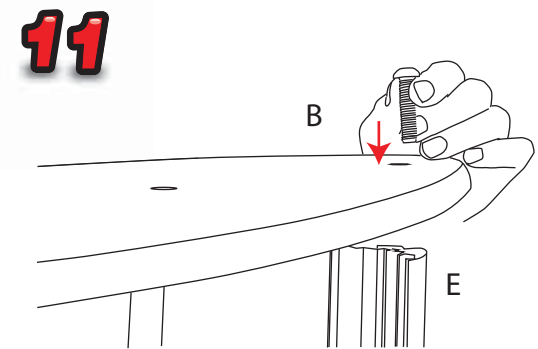

Reflecta Trappa