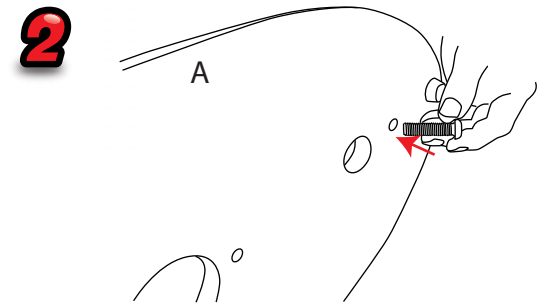

# Reflecta Trappa MR911T/MR101T

Recommended Substrate:  
2mm Opal HIPS

NB: D, C and G not  
include with  
graphic pod

kg

8.10kg - Lightbox  
7.50kg Graphic Pod

Visible graphic Area :  
1000mm (h) x 910mm (w)