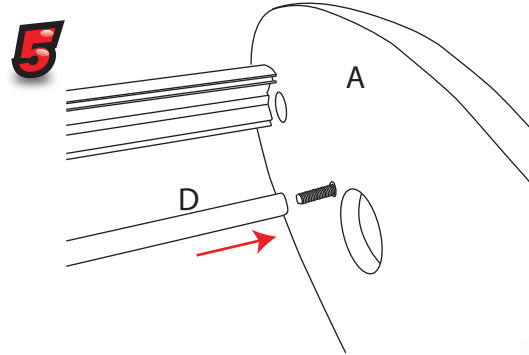

Reflecta Trappa