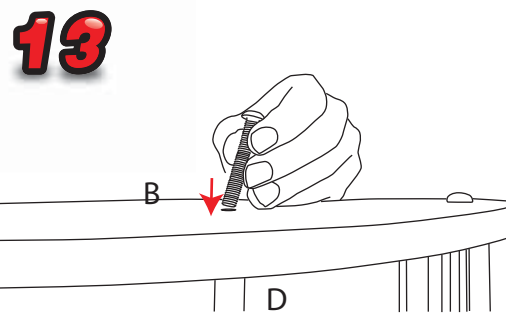

Reflecta Trappa