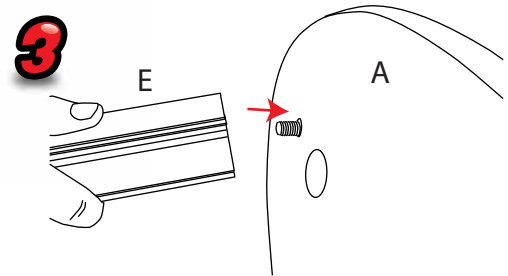

# Reflecta Trappa MR911T/MR101T

Recommended Substrate:  
2mm Opal HIPS

NB: D, C and G not  
include with  
graphic pod

kg

8.10kg - Lightbox  
7.50kg Graphic Pod

Visible graphic Area :  
1000mm (h) x 910mm (w)