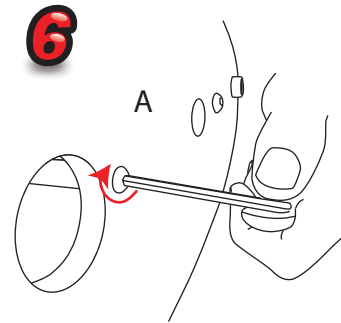

Reflecta Trappa