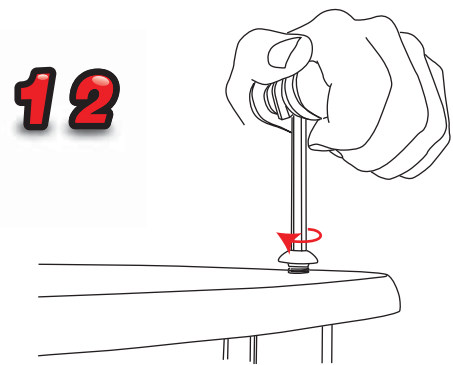

Reflecta Trappa