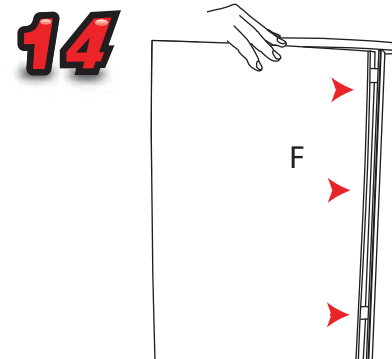

Reflecta Lite Trappa