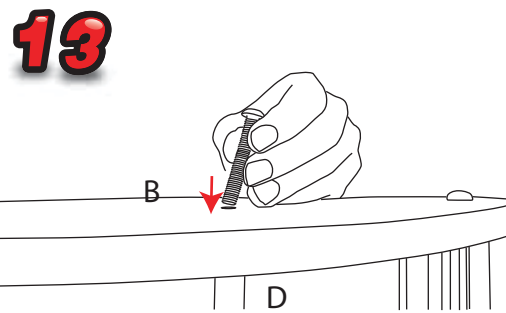

Reflecta Lite Trappa