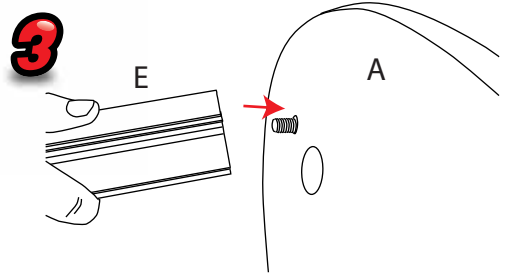

Reflecta Trappa MR915T/MR104T or MR914T/MR103T

NB: D, C and G not include with graphic pod

! Visible graphic Area :
1530 x 380mm
800 x 380mm

Recommended Substrate:
2mm Opal HIPS

kg
1570mm: 11.50kg Lightbox/10.70kg Graphic pod
840mm: 5.60kg Lightbox/4.85kg Graphic pod