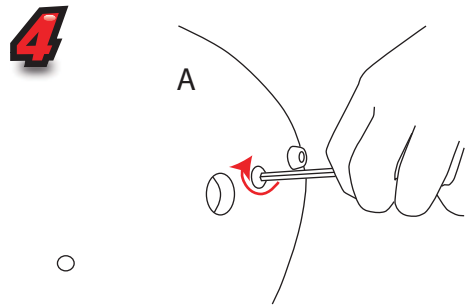

Reflecta Lite Trappa