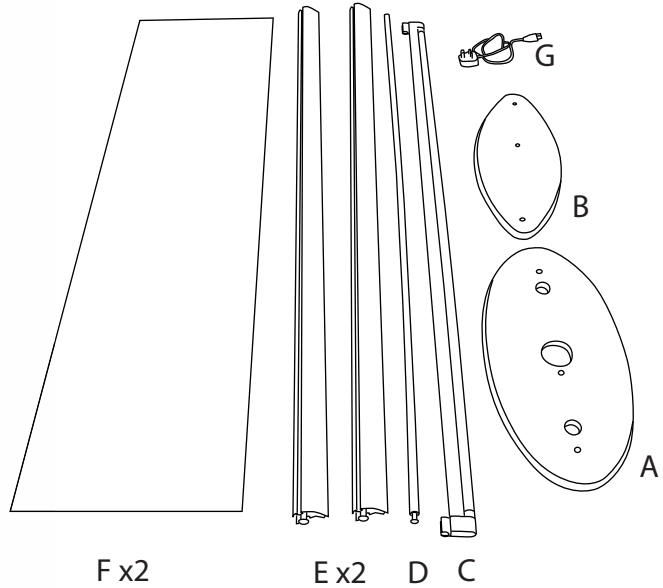

Reflecta Trappa MR915T/MR104T or MR914T/MR103T

NB: D, C and G not include with graphic pod

! Visible graphic Area :
1530 x 380mm
800 x 380mm

Recommended Substrate:
2mm Opal HIPS

kg
1570mm: 11.50kg Lightbox/10.70kg Graphic pod
840mm: 5.60kg Lightbox/4.85kg Graphic pod

Reflecta Lite Trappa

Reflecta Lite Trappa

16

17

18

19

20

Attaching Graphic