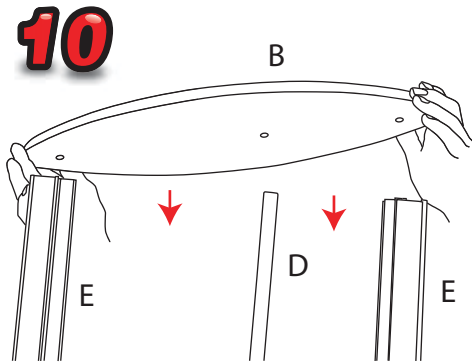

Reflecta Lite Trappa