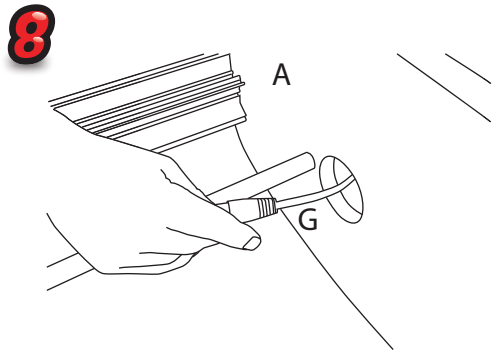

Reflecta Lite Trappa