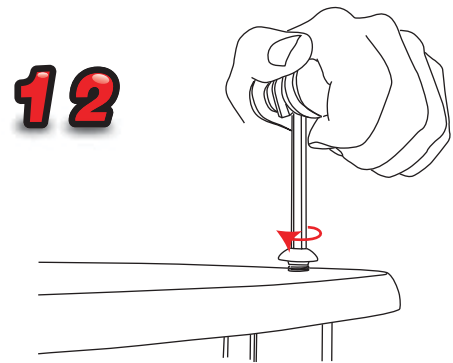

Reflecta Lite Trappa