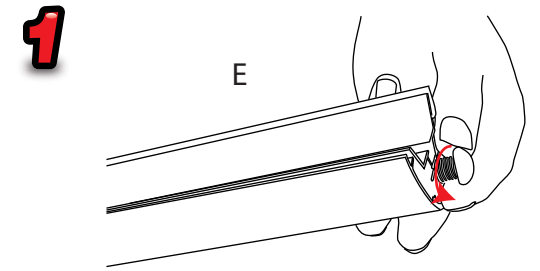

Reflecta Trappa MR915T/MR104T or MR914T/MR103T

NB: D, C and G not include with graphic pod

! Visible graphic Area :
1530 x 380mm
800 x 380mm

Recommended Substrate:
2mm Opal HIPS

kg
1570mm: 11.50kg Lightbox/10.70kg Graphic pod
840mm: 5.60kg Lightbox/4.85kg Graphic pod