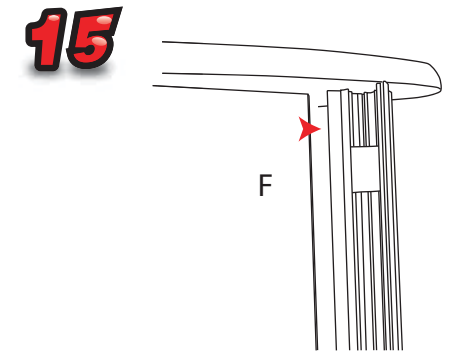

Reflecta Trappa MR915T/MR104T or MR914T/MR103T

NB: D, C and G not include with graphic pod

! Visible graphic Area :
1530 x 380mm
800 x 380mm

Recommended Substrate:
2mm Opal HIPS

kg
1570mm: 11.50kg Lightbox/10.70kg Graphic pod
840mm: 5.60kg Lightbox/4.85kg Graphic pod

Reflecta Lite Trappa

Reflecta Lite Trappa

16

17

18

19

20

Attaching Graphic