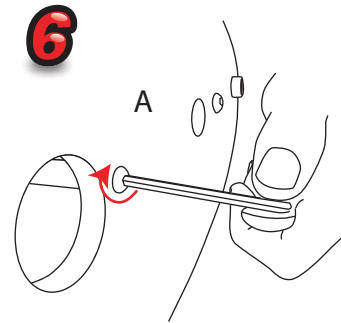

Reflecta Lite Trappa