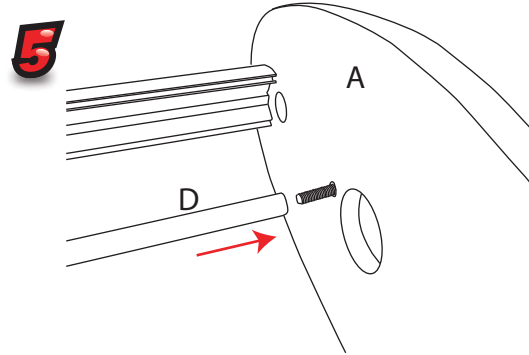

Reflecta Trappa MR915T/MR104T or MR914T/MR103T

NB: D, C and G not include with graphic pod

! Visible graphic Area :
1530 x 380mm
800 x 380mm

Recommended Substrate:
2mm Opal HIPS

kg
1570mm: 11.50kg Lightbox/10.70kg Graphic pod
840mm: 5.60kg Lightbox/4.85kg Graphic pod

Reflecta Lite Trappa

Reflecta Lite Trappa

16

17

18

19

20

Attaching Graphic