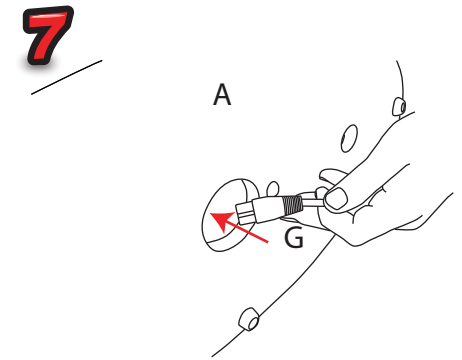

Reflecta Lite Trappa