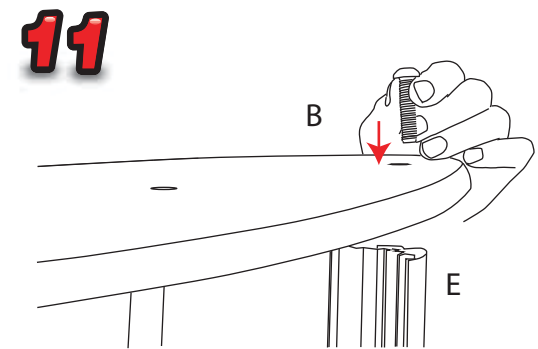

Reflecta Lite Trappa