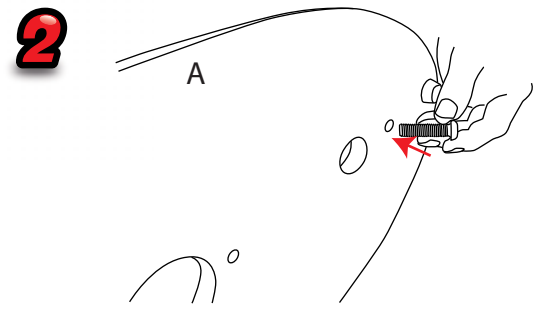

Reflecta Trappa MR915T/MR104T or MR914T/MR103T

NB: D, C and G not include with graphic pod

! Visible graphic Area :
1530 x 380mm
800 x 380mm

Recommended Substrate:
2mm Opal HIPS

kg
1570mm: 11.50kg Lightbox/10.70kg Graphic pod
840mm: 5.60kg Lightbox/4.85kg Graphic pod