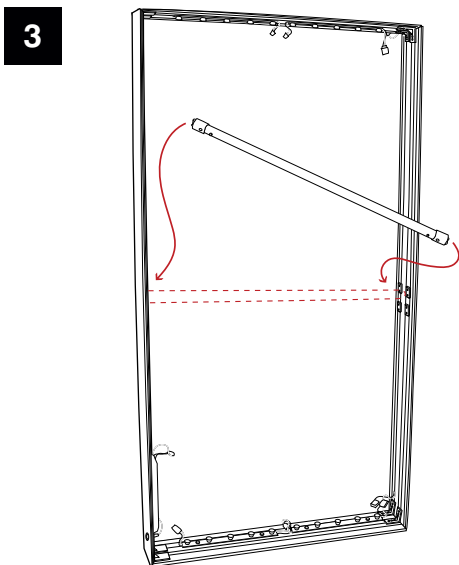

Instructions 125mm LED Lightbox

**DOUBLE CHECK
ALL SOCKETS
AND CONNECTIONS BEFORE
SUPPLYING POWER. MIS-USE
COULD DAMAGE LED LIGHTS**

3

4

Note: Repeat steps for the back of lightbox

5

Note: Ensure male/female cable ends are correctly aligned

Note: Ensure all fittings/cables are correct before connecting to power

Attaching Feet

Link up/Attaching Graphics

1

2