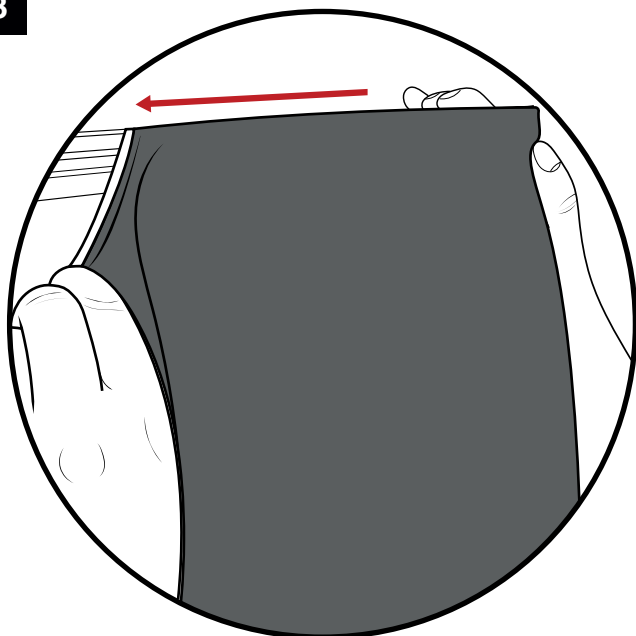

Instructions 125mm LED Lightbox

**DOUBLE CHECK
ALL SOCKETS
AND CONNECTIONS BEFORE
SUPPLYING POWER. MIS-USE
COULD DAMAGE LED LIGHTS**

3

4

Note: Repeat steps for the back of lightbox

5

Note: Ensure male/female cable ends are correctly aligned

Note: Ensure all fittings/cables are correct before connecting to power

Attaching Feet

Link up/Attaching Graphics

1

2