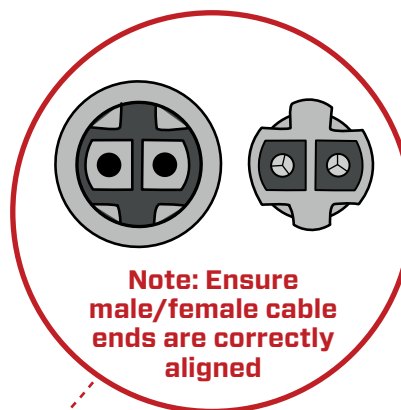

Instructions 125mm LED Lightbox

**DOUBLE CHECK
ALL SOCKETS
AND CONNECTIONS BEFORE
SUPPLYING POWER. MIS-USE
COULD DAMAGE LED LIGHTS**

3

4

Note: Repeat steps for the back of lightbox

5

Note: Ensure male/female cable ends are correctly aligned

Note: Ensure all fittings/cables are correct before connecting to power

Attaching Feet

Link up/Attaching Graphics

1

2