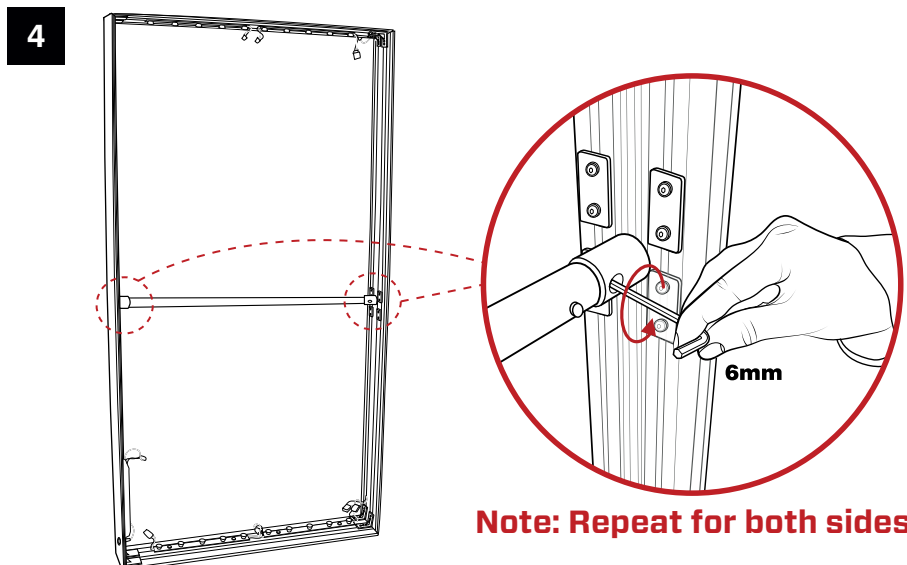

Instructions 125mm LED Lightbox

**DOUBLE CHECK
ALL SOCKETS
AND CONNECTIONS BEFORE
SUPPLYING POWER. MIS-USE
COULD DAMAGE LED LIGHTS**

3

4

Note: Repeat steps for the back of lightbox

5

Note: Ensure male/female cable ends are correctly aligned

Note: Ensure all fittings/cables are correct before connecting to power

Attaching Feet

Link up/Attaching Graphics

1

2