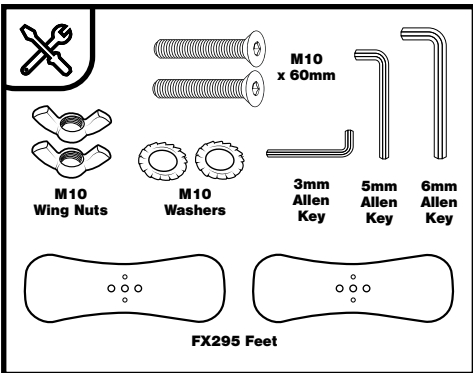

Instructions 125mm LED Lightbox

**DOUBLE CHECK
ALL SOCKETS
AND CONNECTIONS BEFORE
SUPPLYING POWER. MIS-USE
COULD DAMAGE LED LIGHTS**

3

4

Note: Repeat steps for the back of lightbox

5

Note: Ensure male/female cable ends are correctly aligned

Note: Ensure all fittings/cables are correct before connecting to power

Attaching Feet

Link up/Attaching Graphics

1

2