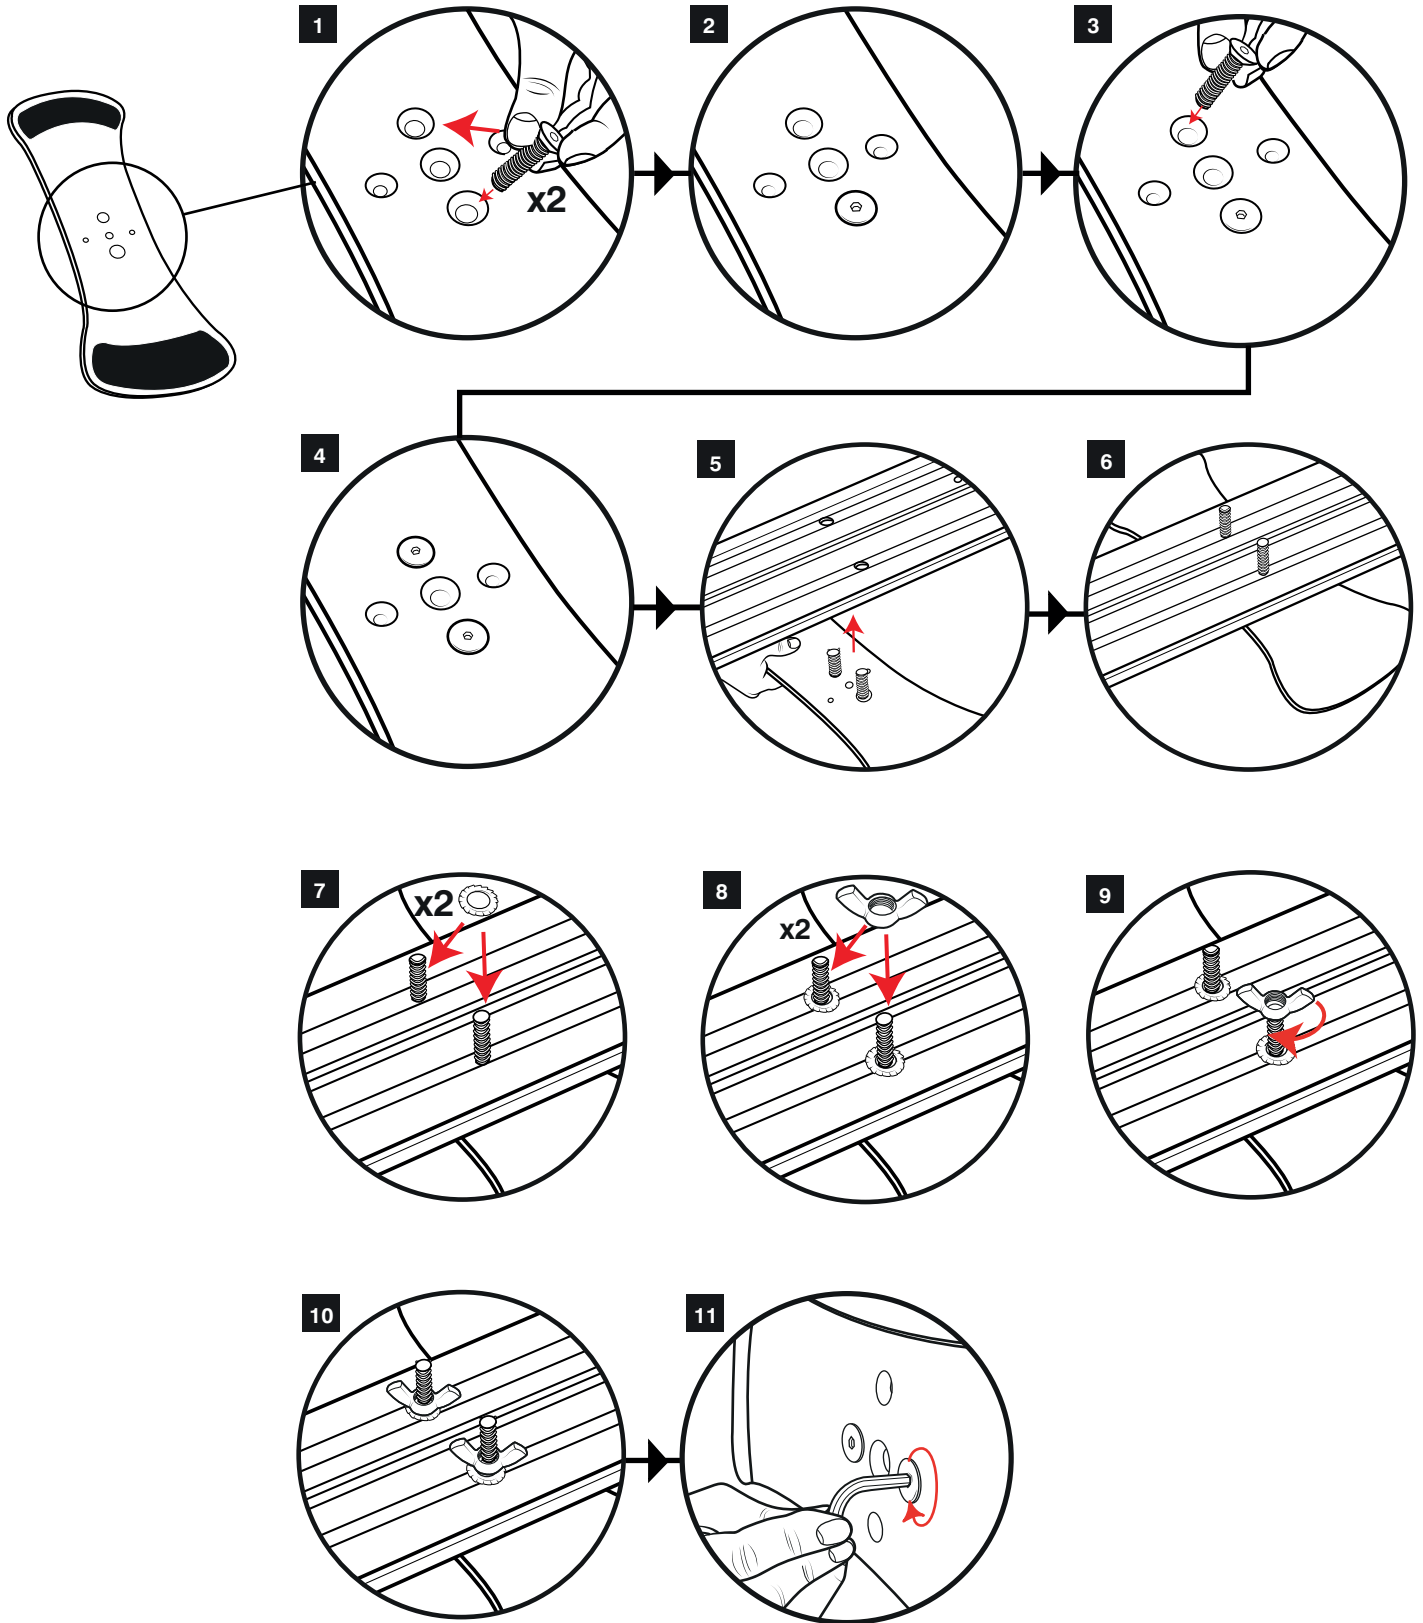

Instructions 125mm LED Lightbox

**DOUBLE CHECK
ALL SOCKETS
AND CONNECTIONS BEFORE
SUPPLYING POWER. MIS-USE
COULD DAMAGE LED LIGHTS**

3

4

Note: Repeat steps for the back of lightbox

5

Note: Ensure male/female cable ends are correctly aligned

Note: Ensure all fittings/cables are correct before connecting to power

Attaching Feet

Link up/Attaching Graphics

1

2