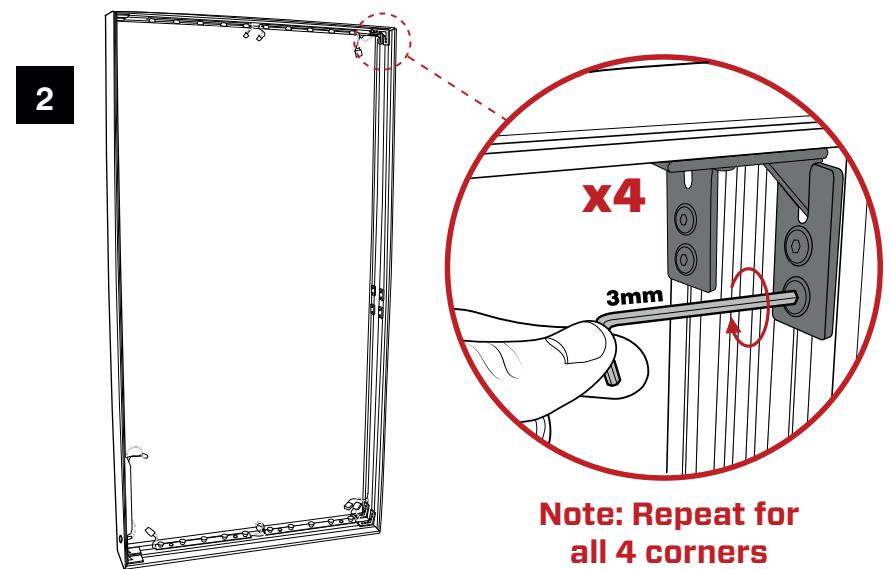

Instructions 125mm LED Lightbox

**DOUBLE CHECK
ALL SOCKETS
AND CONNECTIONS BEFORE
SUPPLYING POWER. MIS-USE
COULD DAMAGE LED LIGHTS**

3

4

Note: Repeat steps for the back of lightbox

5

Note: Ensure male/female cable ends are correctly aligned

Note: Ensure all fittings/cables are correct before connecting to power

Attaching Feet

Link up/Attaching Graphics

1

2