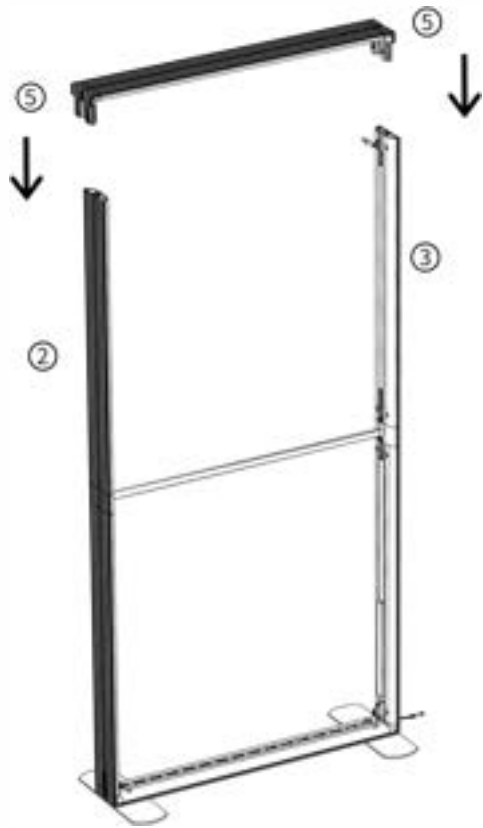

PREMIUM PVC LED LIGHTBOX

Sizes- 850/1000 Wide

- ① Horizontal Profile x 2
- ② Vertical profile x 2
- ③ Extrusion for female & male connecting wire x 1
- ④ 1 SOW built-in transformer*1
Extrusion for double male connecting wire x 1
- ⑤ Corner Part x 2
- ⑥ Connector Part x 3
- ⑦ Base Foot x 2
- ⑧ Support Pole x 1
- Power supply x 1

3

4

5

6

7

8