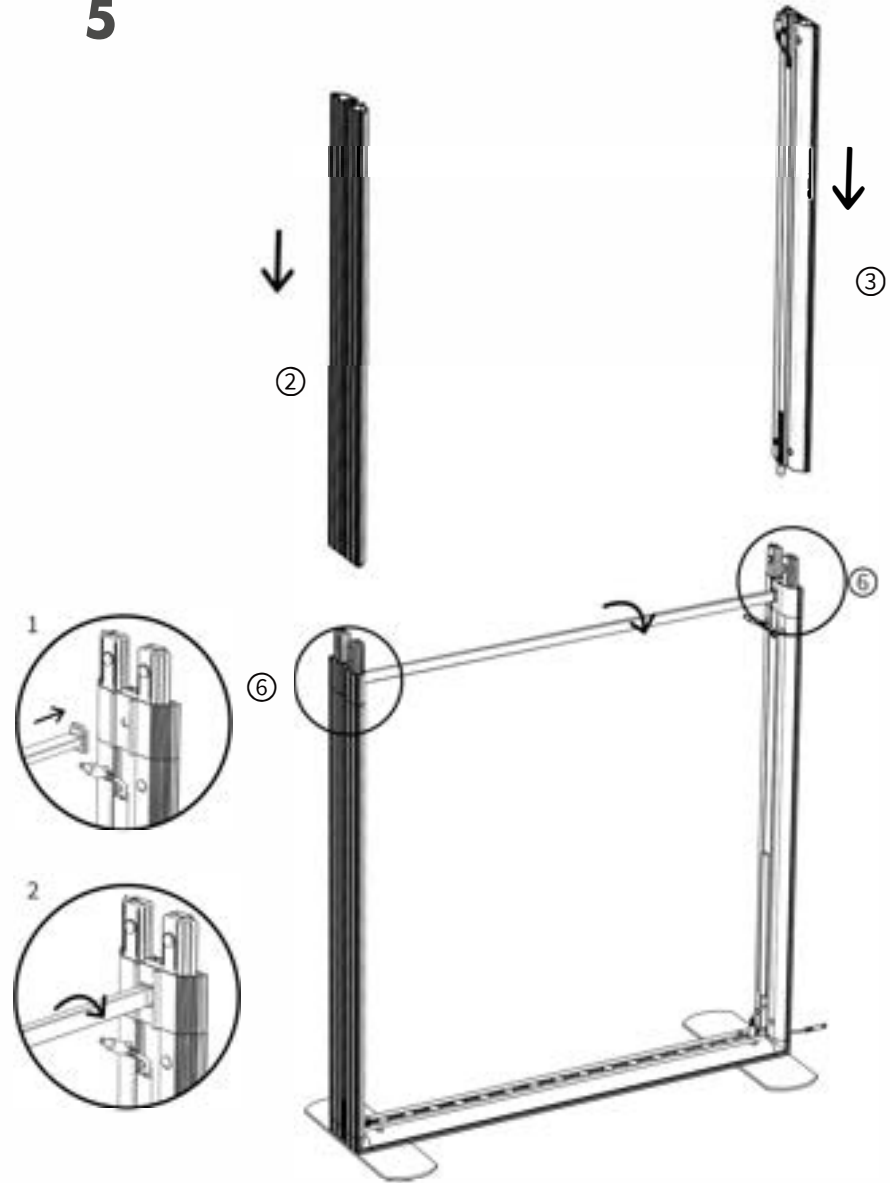

PREMIUM PVC LED LIGHTBOX

Sizes- 850/1000 Wide

- ① Horizontal Profile x 2
- ② Vertical profile x 2
- ③ Extrusion for female & male connecting wire x 1
- ④ 1 SOW built-in transformer*1
Extrusion for double male connecting wire x 1
- ⑤ Corner Part x 2
- ⑥ Connector Part x 3
- ⑦ Base Foot x 2
- ⑧ Support Pole x 1
- Power supply x 1

3

4

5

6

7

8