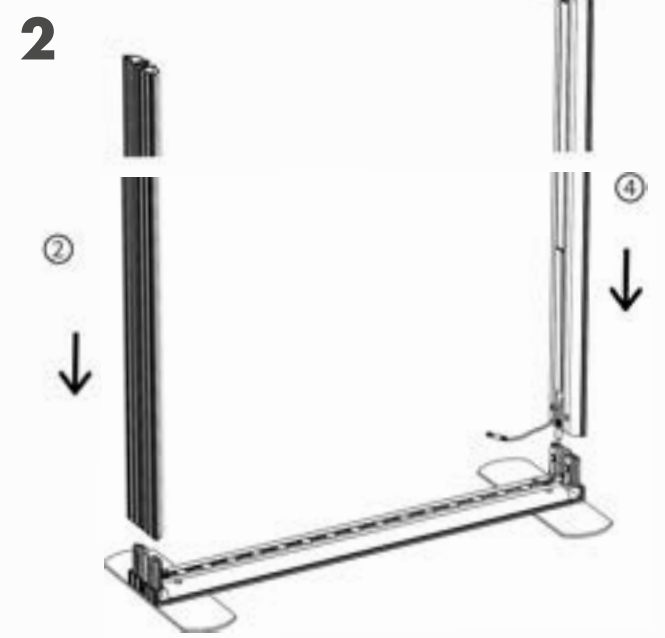

PREMIUM PVC LED LIGHTBOX

Sizes- 850/1000 Wide

- ① Horizontal Profile x 2
- ② Vertical profile x 2
- ③ Extrusion for female & male connecting wire x 1
- ④ 1 SOW built-in transformer*1
Extrusion for double male connecting wire x 1
- ⑤ Corner Part x 2
- ⑥ Connector Part x 3
- ⑦ Base Foot x 2
- ⑧ Support Pole x 1
- Power supply x 1