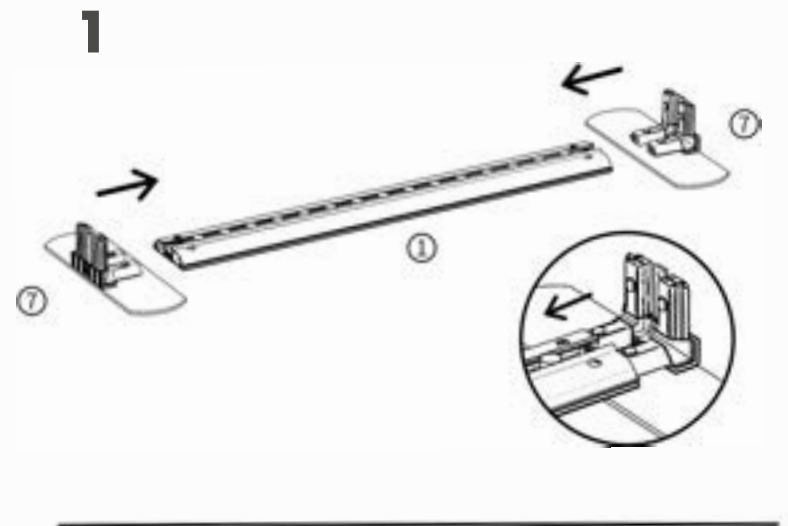

PREMIUM PVC LED LIGHTBOX

Sizes- 850/1000 Wide

- ① Horizontal Profile x 2
- ② Vertical profile x 2
- ③ Extrusion for female & male connecting wire x 1
- ④ 1 SOW built-in transformer*1
Extrusion for double male connecting wire x 1
- ⑤ Corner Part x 2
- ⑥ Connector Part x 3
- ⑦ Base Foot x 2
- ⑧ Support Pole x 1
- Power supply x 1