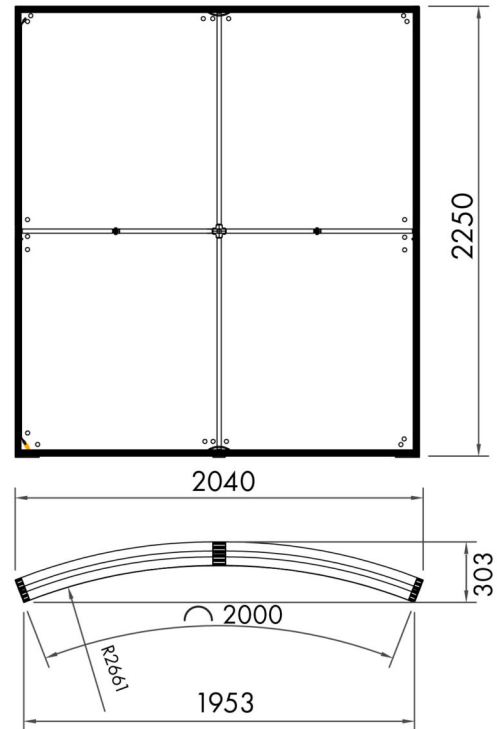

# Curved Premium Lightbox Measurements

3M WIDTH

2M WIDTH

R = Radius Curve Measurement  
All dimensions are in mm