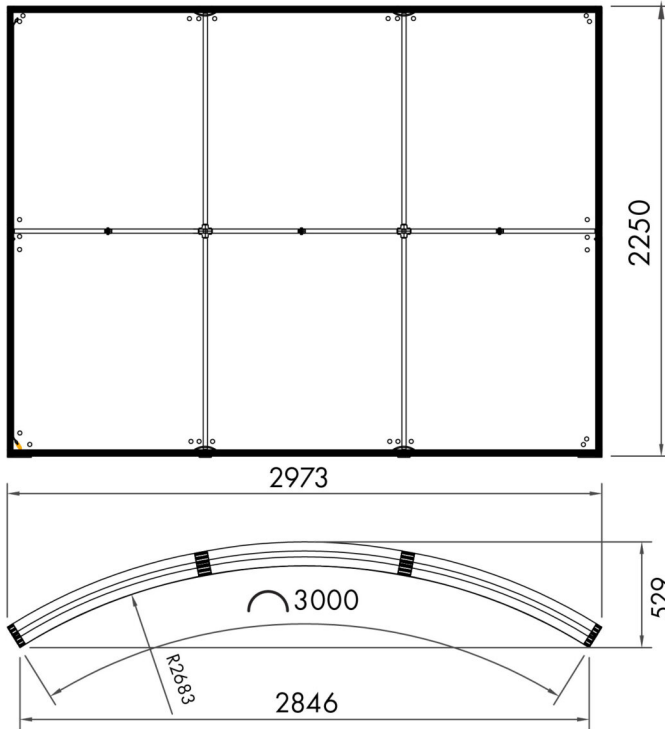

# Curved Premium Lightbox Measurements

3M WIDTH

2M WIDTH

R = Radius Curve Measurement  
All dimensions are in mm