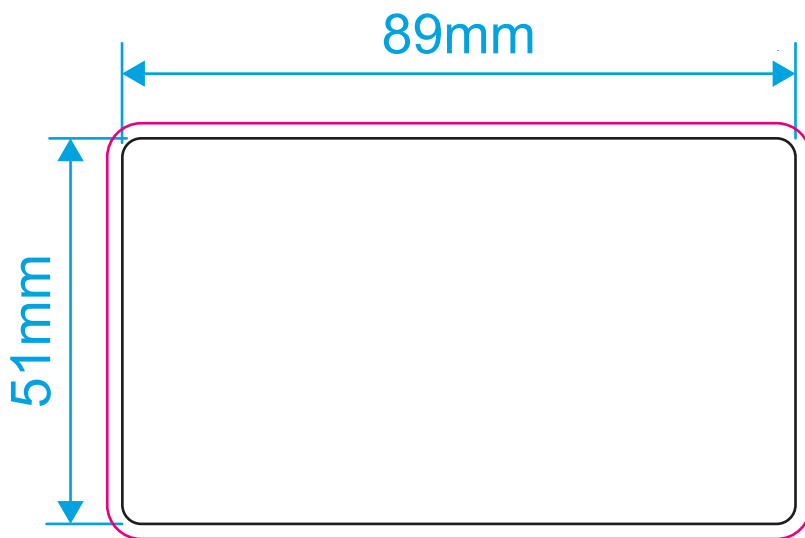

# Display Card Insert Artwork Template

Artwork guidelines - PLEASE READ
• Must be supplied in <b>CMYK</b> .
• <b>Embed</b> all images.
• All fonts must be converted to <b>outlines</b> .
• Resolution must be <b>300dpi</b> .
• Supply artwork as high resolution <b>PDF</b> or <b>Illustrator file</b> .
• Convert all spot colours to process <b>CMYK</b> for <b>digital print</b> . (Pantone matching cannot be guaranteed)
• Set artwork at <b>100%</b> scale.

## Template guidelines - PLEASE READ

— The **Black** keyline = Finished cut size of the product.

— The **Pink** keyline = Your background must extend to this line.