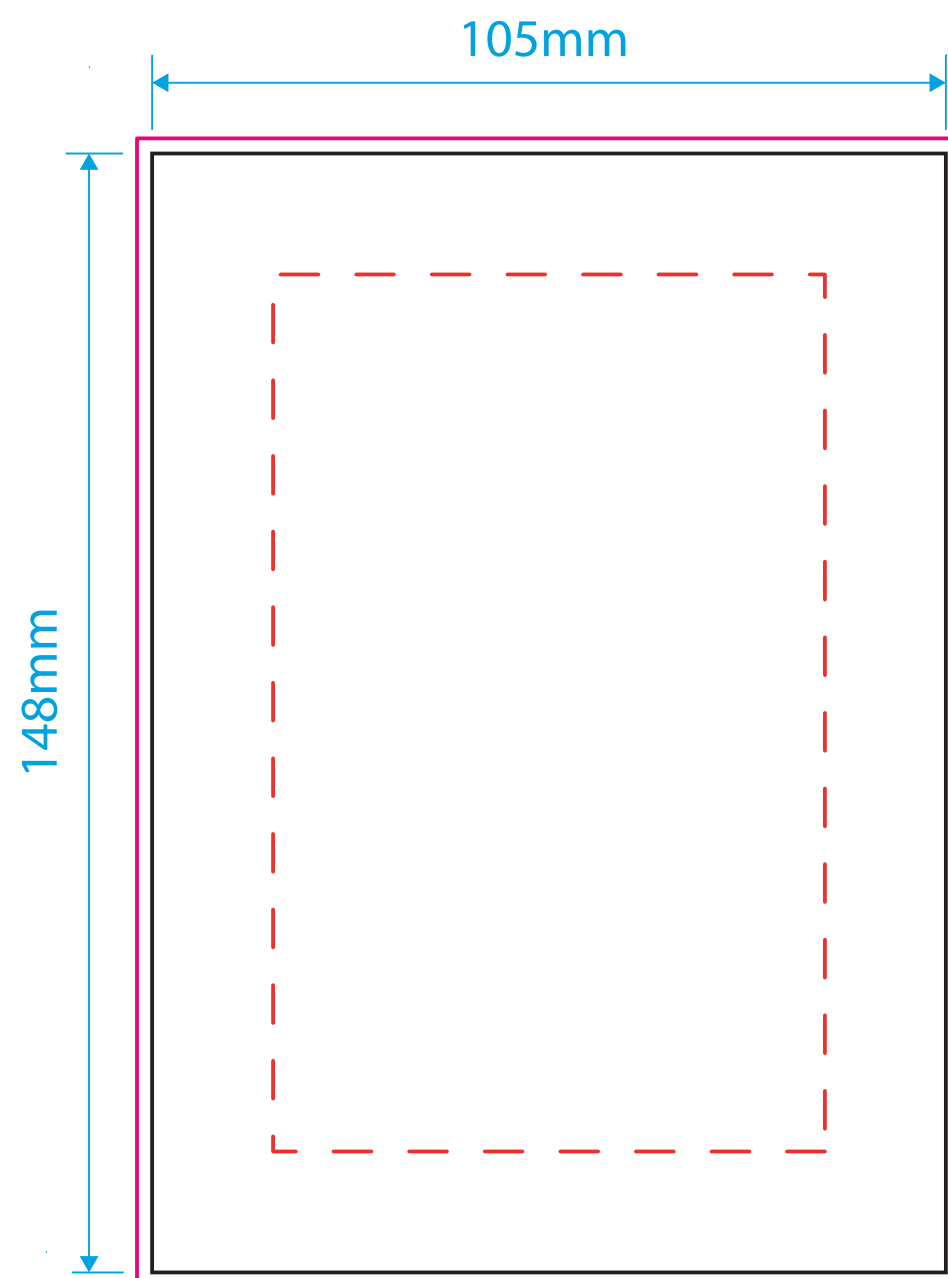

A6 Poster Artwork Template

Artwork guidelines - PLEASE READ

- Must be supplied in **CMYK**.
- **Embed** all images.
- All fonts must be converted to **outlines**.
- Resolution must be **300dpi**.
- Supply artwork as high resolution **PDF** or **Illustrator file**.
- Specify **Pantone** colours for **screen print**.
- Convert all spot colours to process **CMYK** for **digital print**. (Pantone matching cannot be guaranteed)
- Set artwork at **100%** scale.

**Template guidelines - PLEASE READ**

— The **Black** keyline = Finished cut size of the product before assembly.

— The **Pink** keyline = Your background must extend to this line.

- - - The **Red** dashed keyline = **Safe Area** - Its advised that you keep all important information within this area.
Delete or hide this keyline after use.