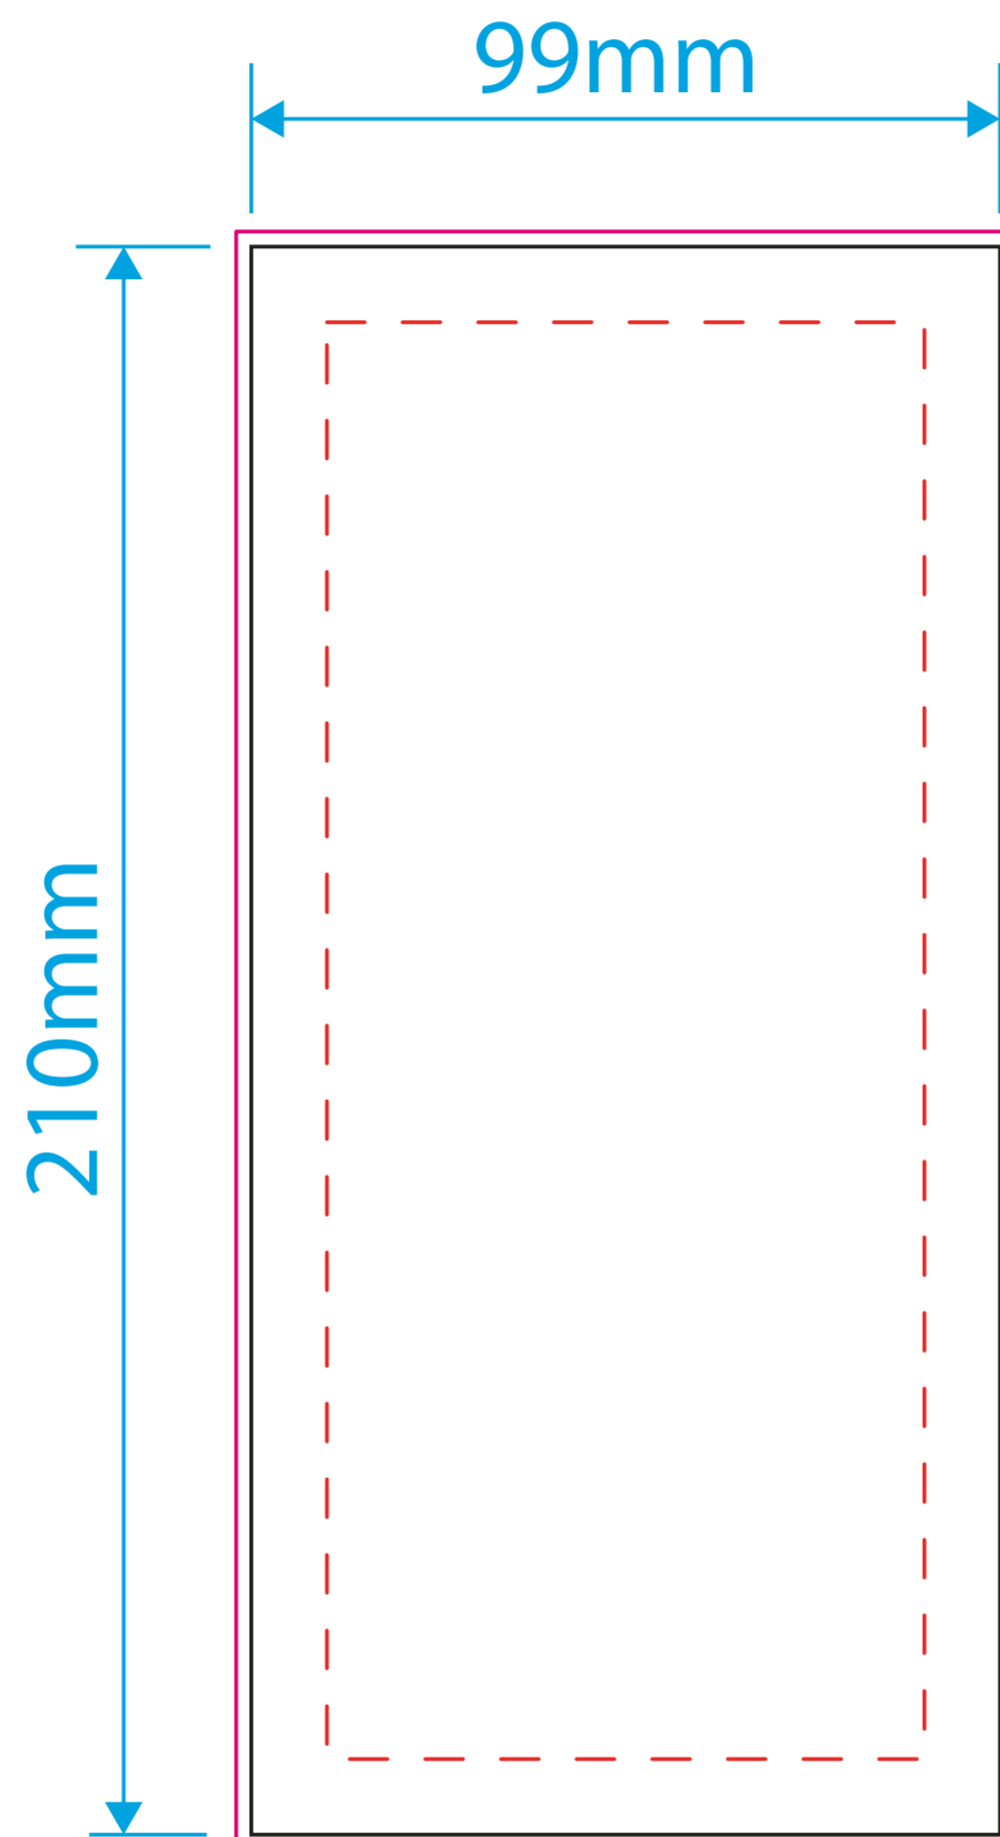

# 1/3 A4 (DL) Poster Artwork Template

## Artwork guidelines - PLEASE READ

- Must be supplied in **CMYK**.
- **Embed** all images.
- All fonts must be converted to **outlines**.
- Resolution must be **300dpi**.
- Supply artwork as high resolution **PDF** or **Illustrator file**.
- Specify **Pantone** colours for **screen print**.
- Convert all spot colours to process **CMYK** for **digital print**. (Pantone matching cannot be guaranteed)
- Set artwork at **100%** scale.

## Template guidelines - PLEASE READ

— The **Black** keyline = Finished cut size of the product before assembly.

— The **Pink** keyline = Your background must extend to this line.

- - The **Red** dashed keyline = **Safe Area** - Its advised that you keep all important information within this area.  
**Delete or hide this keyline after use.**