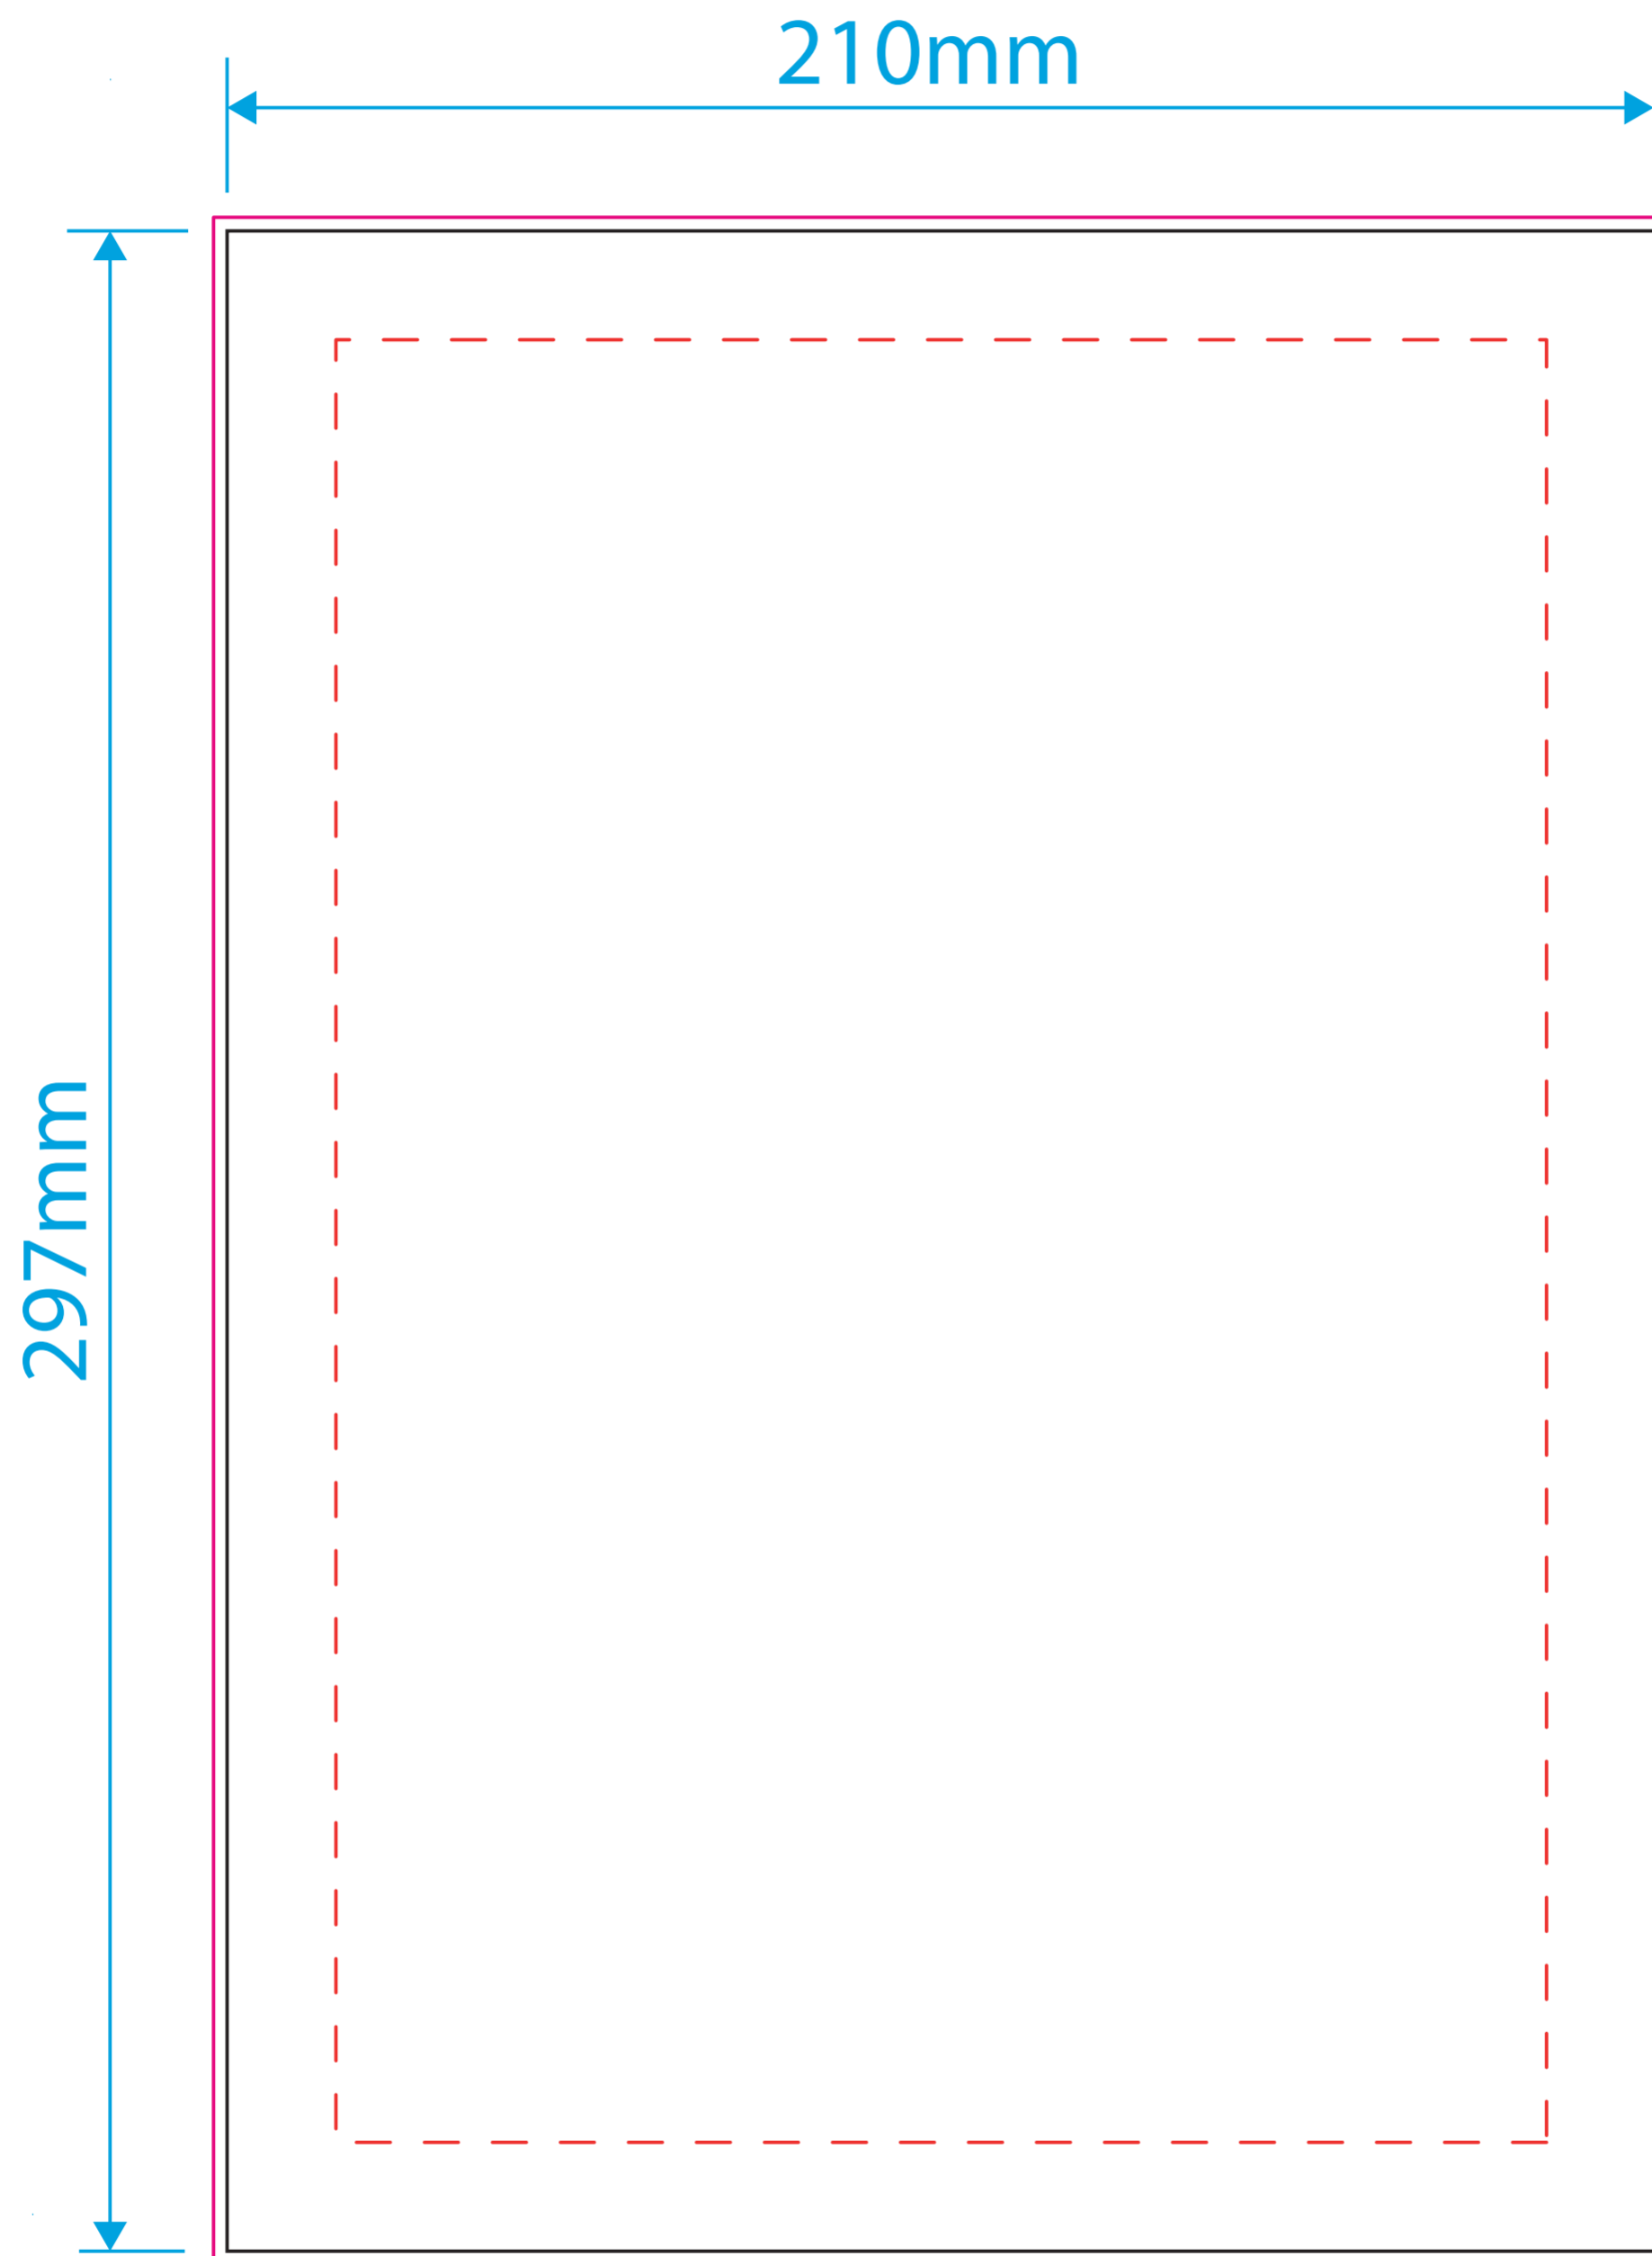

A4 Poster Artwork Template

Artwork guidelines - PLEASE READ

- Must be supplied in **CMYK**.
- **Embed** all images.
- All fonts must be converted to **outlines**.
- Resolution must be **300dpi**.
- Supply artwork as high resolution **PDF** or **Illustrator file**.
- Specify **Pantone** colours for **screen print**.
- Convert all spot colours to process **CMYK** for **digital print**. (Pantone matching cannot be guaranteed)
- Set artwork at **100%** scale.

Template guidelines - PLEASE READ

— The **Black** keyline = Finished cut size of the product before assembly.

— The **Pink** keyline = Your background must extend to this line.

- - The **Red** dashed keyline = **Safe Area** - Its advised that you keep all important information within this area.
Delete or hide this keyline after use.