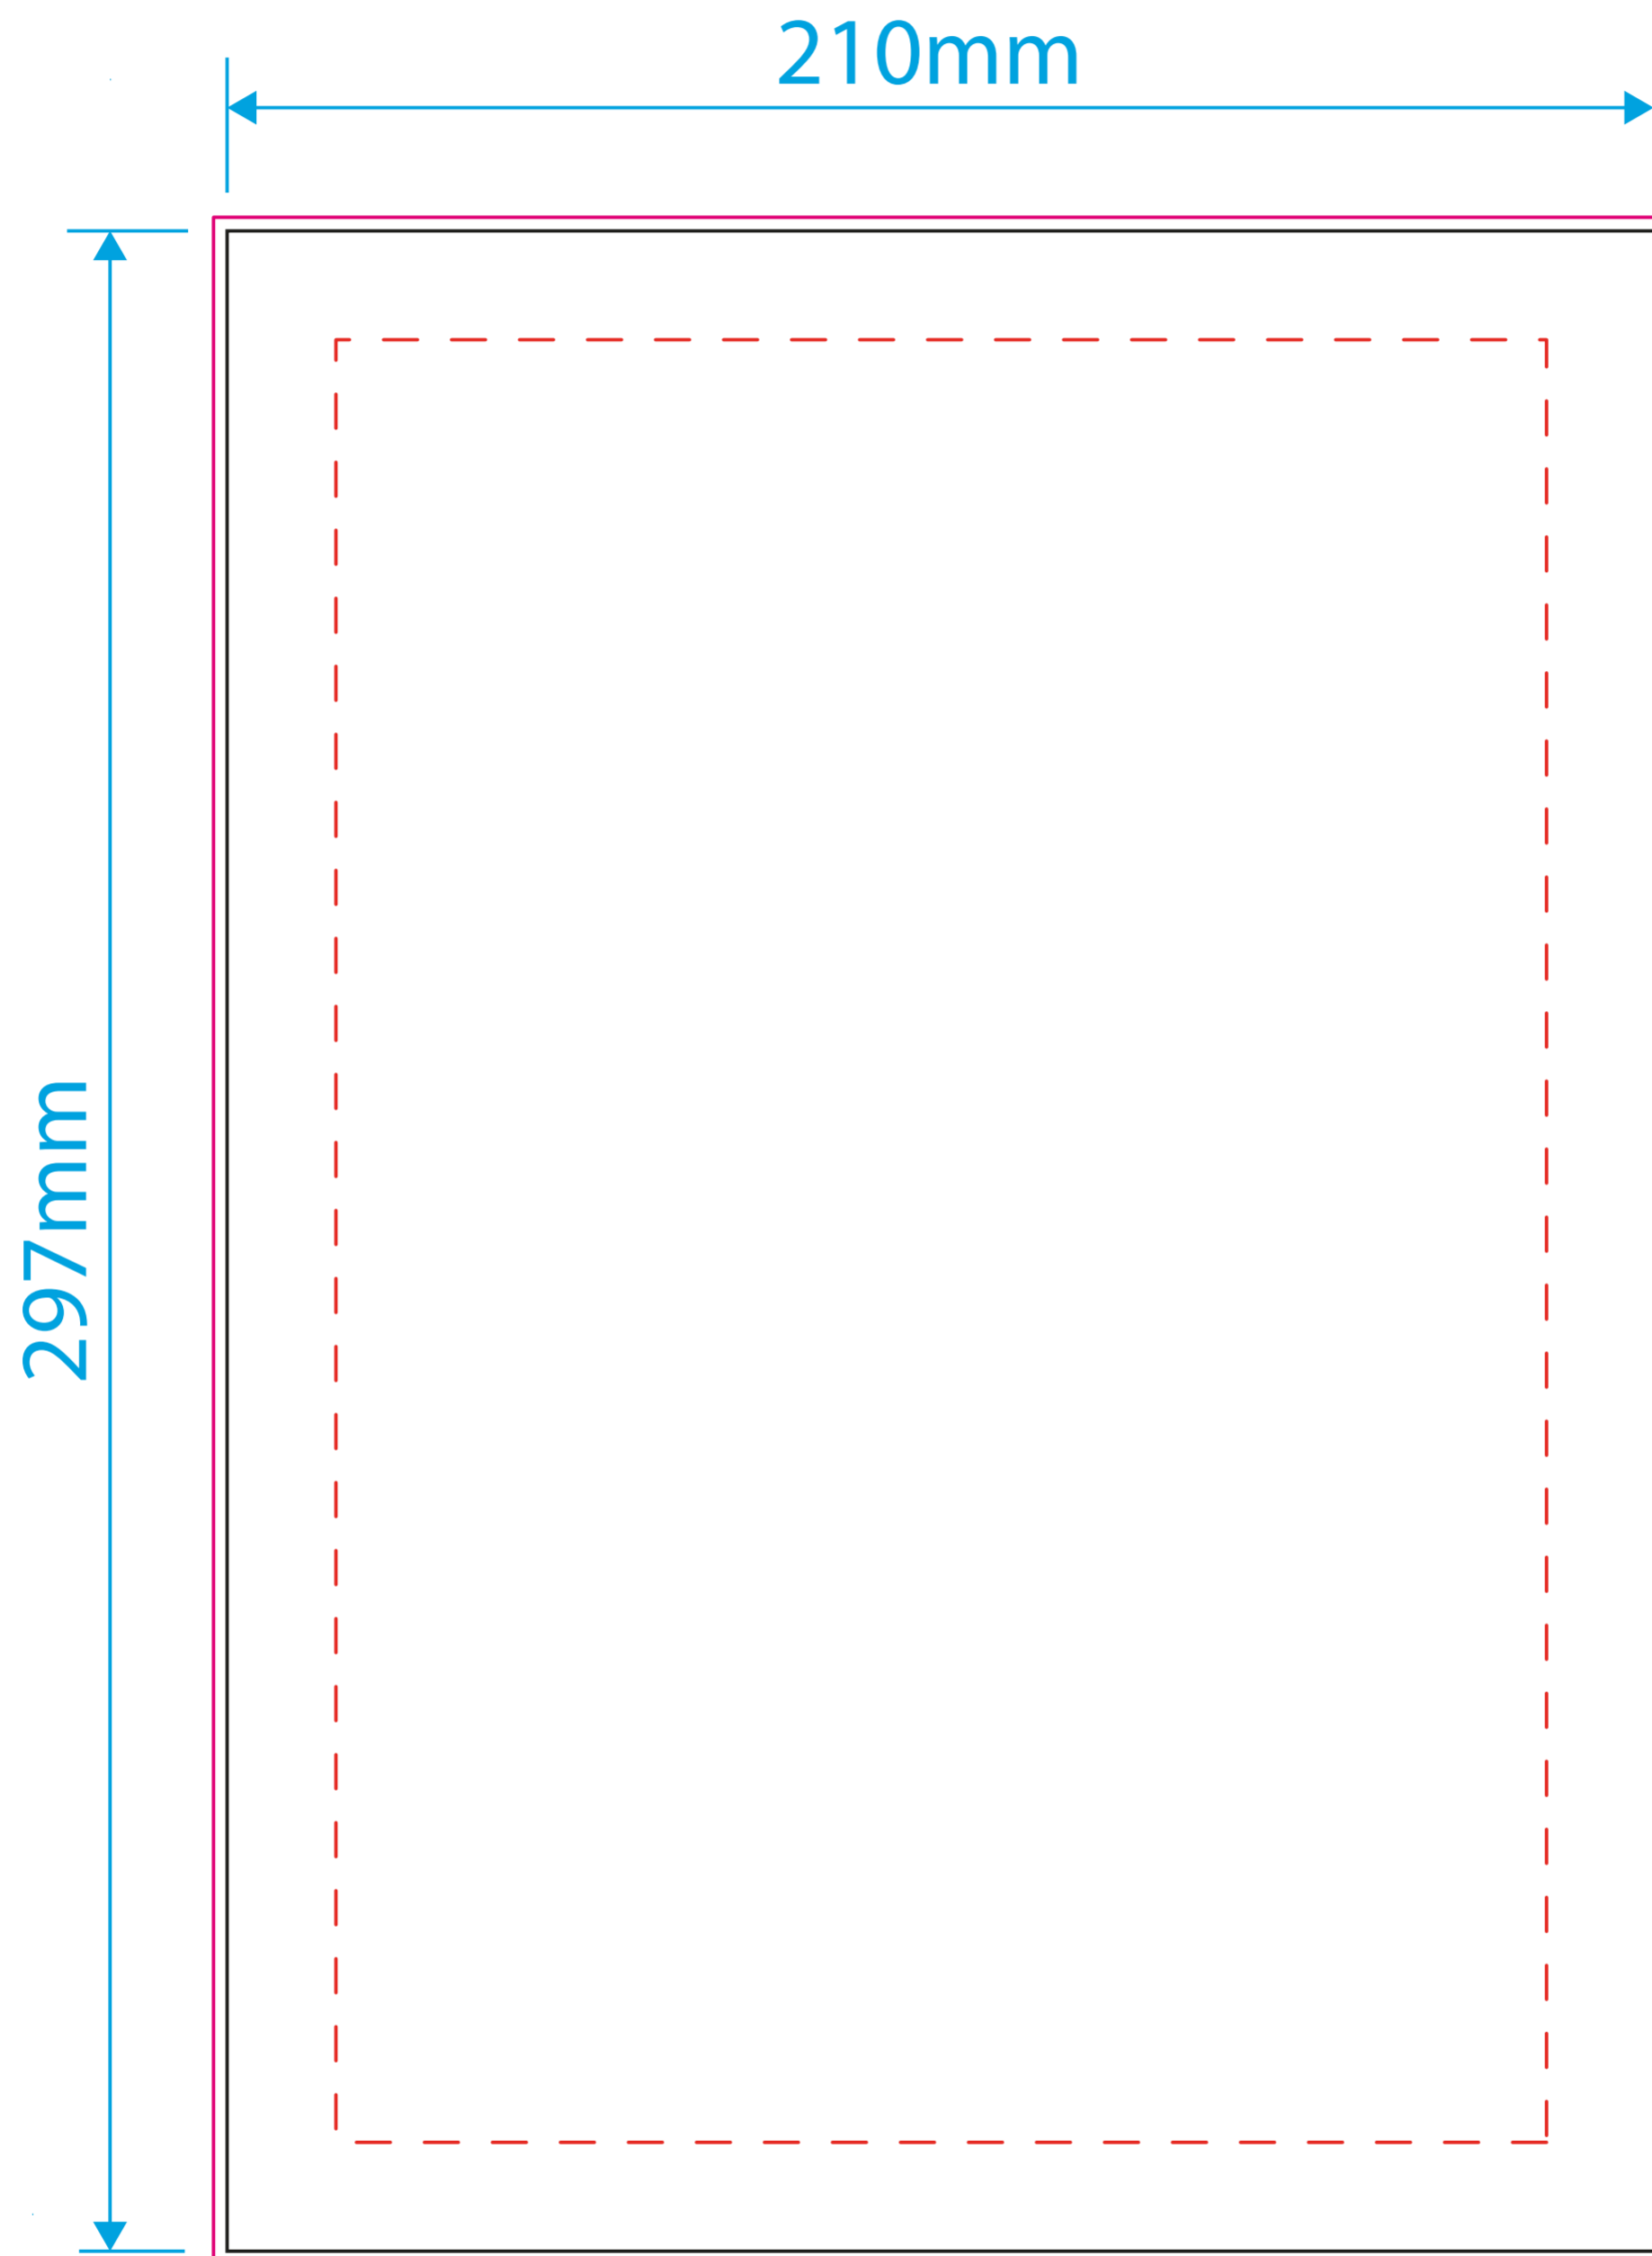

# A4 Poster Artwork Template

## Artwork guidelines - PLEASE READ

- Must be supplied in **CMYK**.
- **Embed** all images.
- All fonts must be converted to **outlines**.
- Resolution must be **300dpi**.
- Supply artwork as high resolution **PDF** or **Illustrator file**.
- Specify **Pantone** colours for **screen print**.
- Convert all spot colours to process **CMYK** for **digital print**. (Pantone matching cannot be guaranteed)
- Set artwork at **100%** scale.

## Template guidelines - PLEASE READ

— The **Black** keyline = Finished cut size of the product before assembly.

— The **Pink** keyline = Your background must extend to this line.

- - The **Red** dashed keyline = **Safe Area** - Its advised that you keep all important information within this area.  
**Delete or hide this keyline after use.**