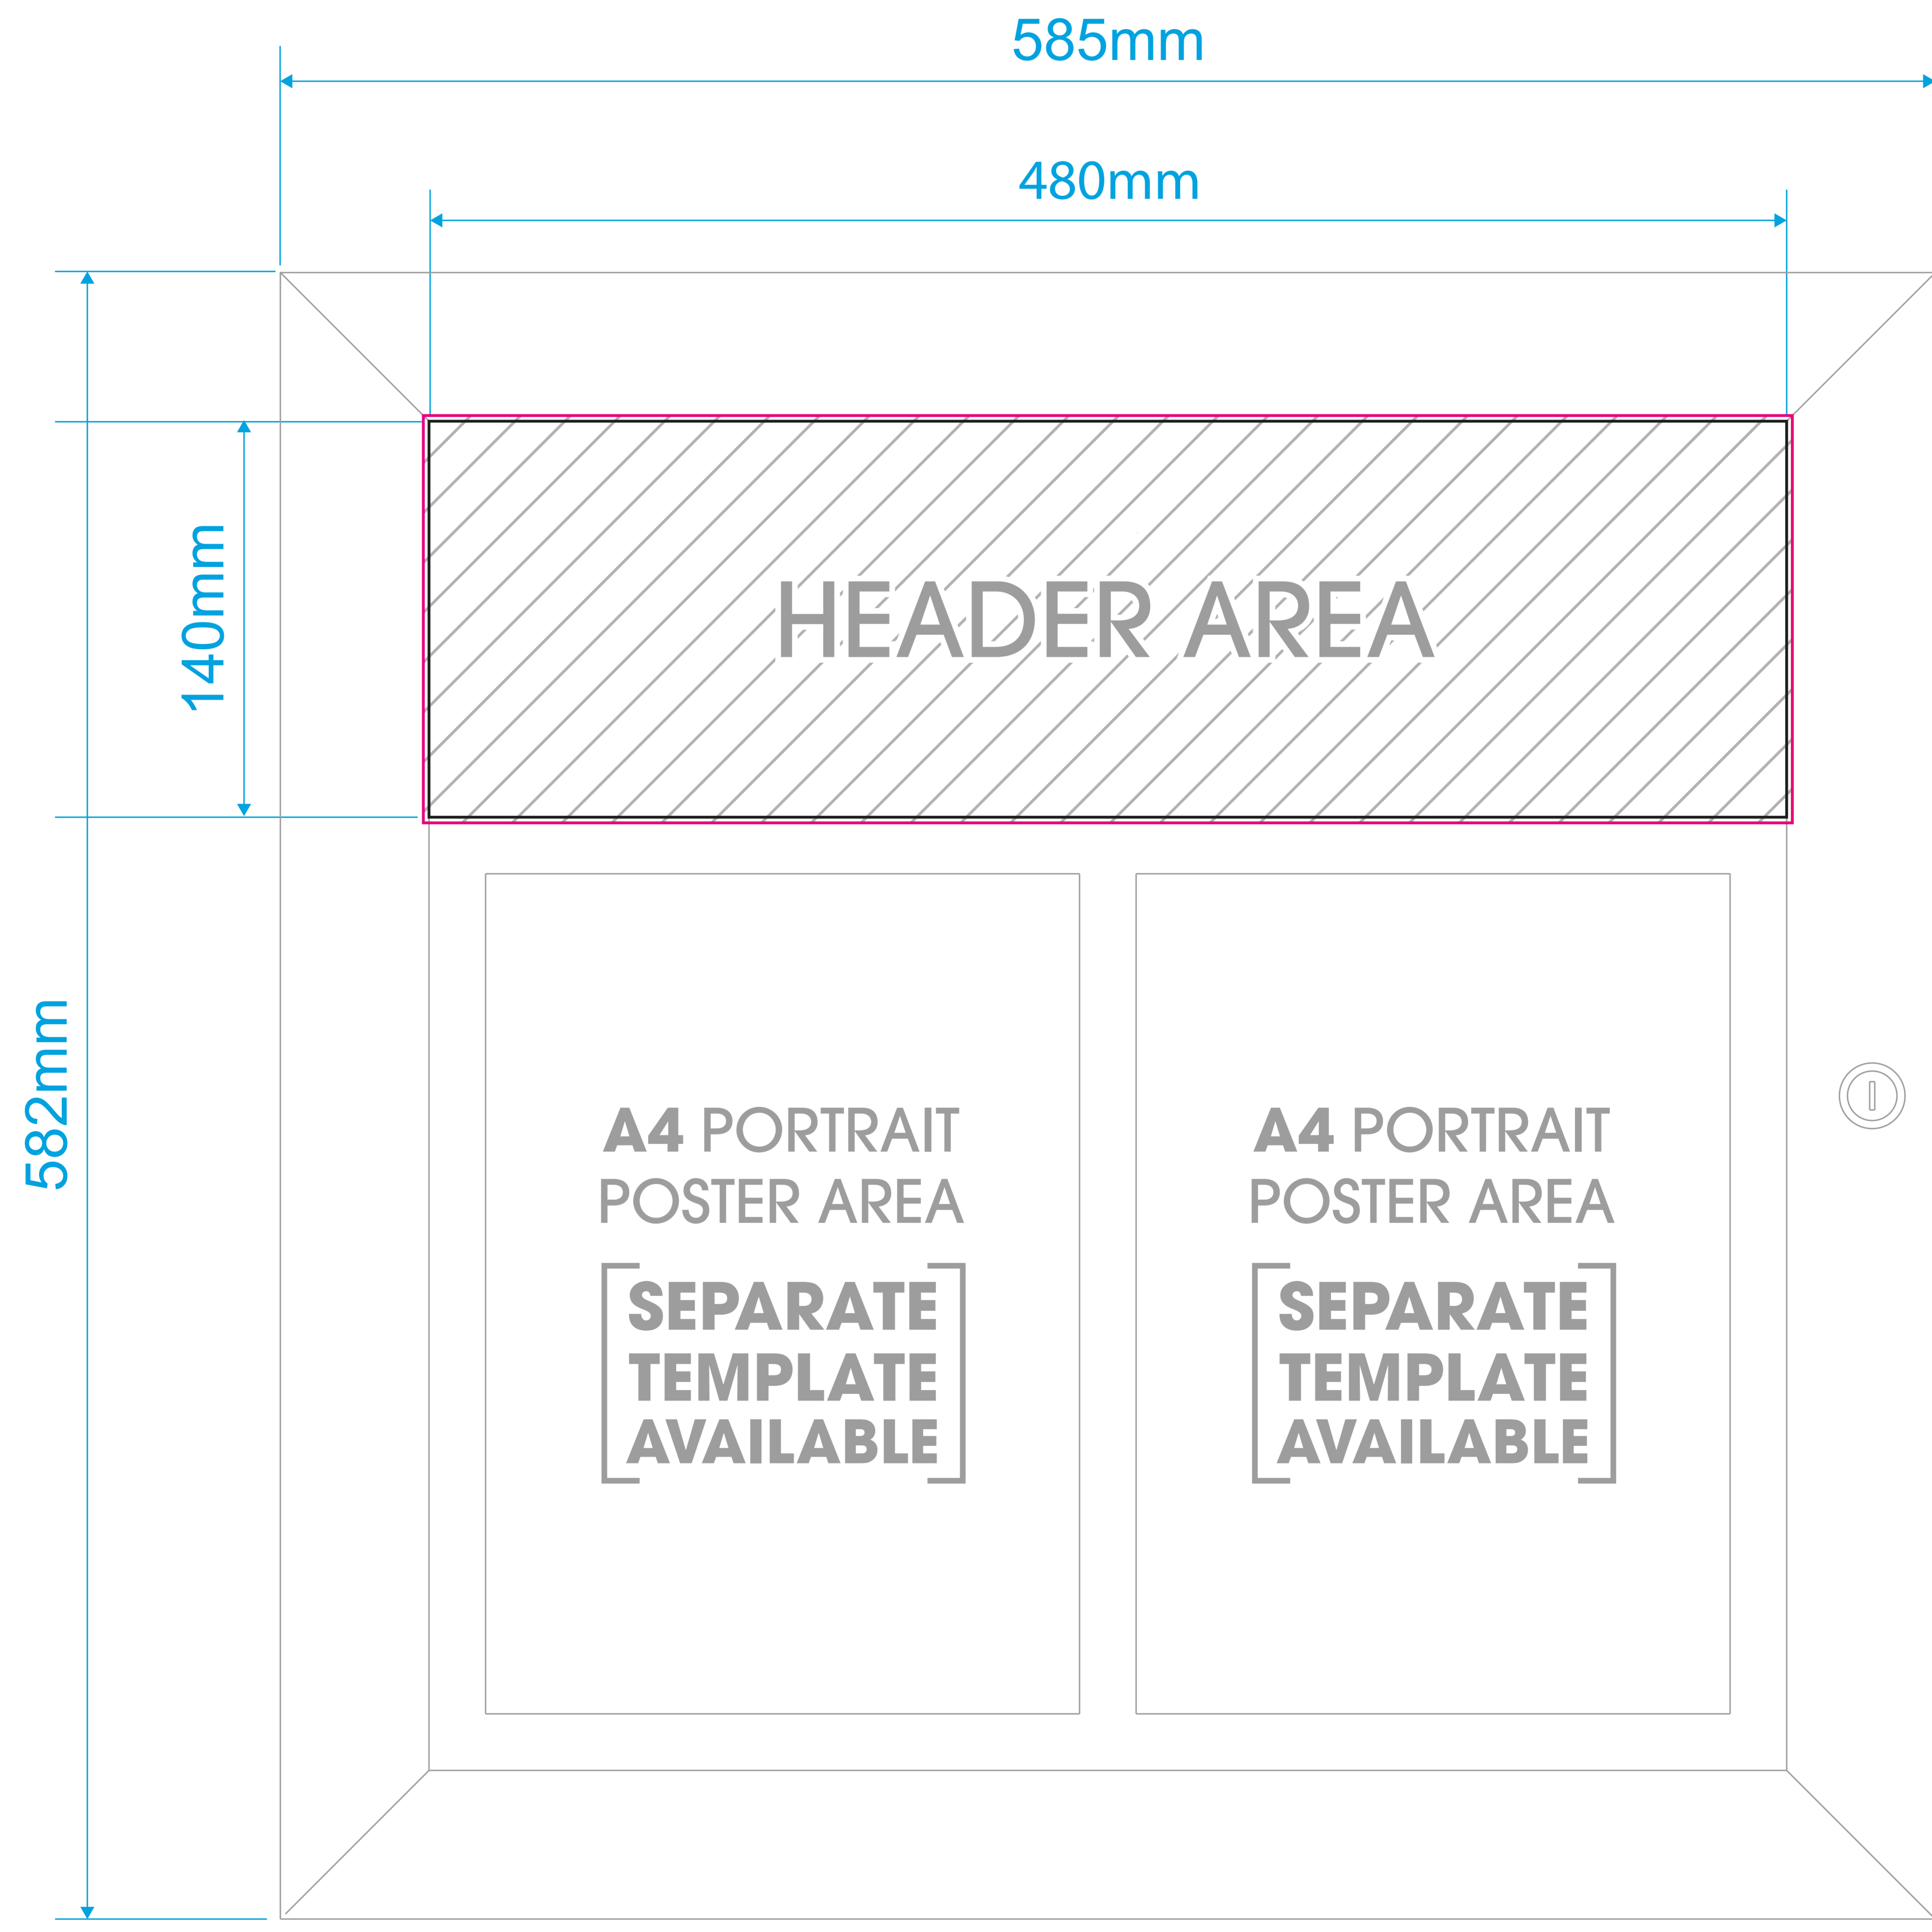

Artwork guidelines - PLEASE READ
• Must be supplied in CMYK .
• Embed all images.
• All fonts must be converted to outlines .
• Resolution must be 300dpi .
• Supply artwork as high resolution PDF or Illustrator file .
• Specify Pantone colours for screen print .
• Convert all spot colours to process CMYK for digital print . (Pantone matching cannot be guaranteed)
• Set artwork at 100% scale.

Slimlok Menu Case 2 x A4 Horizontal Artwork template

Template guidelines - PLEASE READ

— The **Black** keyline = Finished cut size of the product before assembly.

— The **Pink** keyline = Your background must extend to this line.