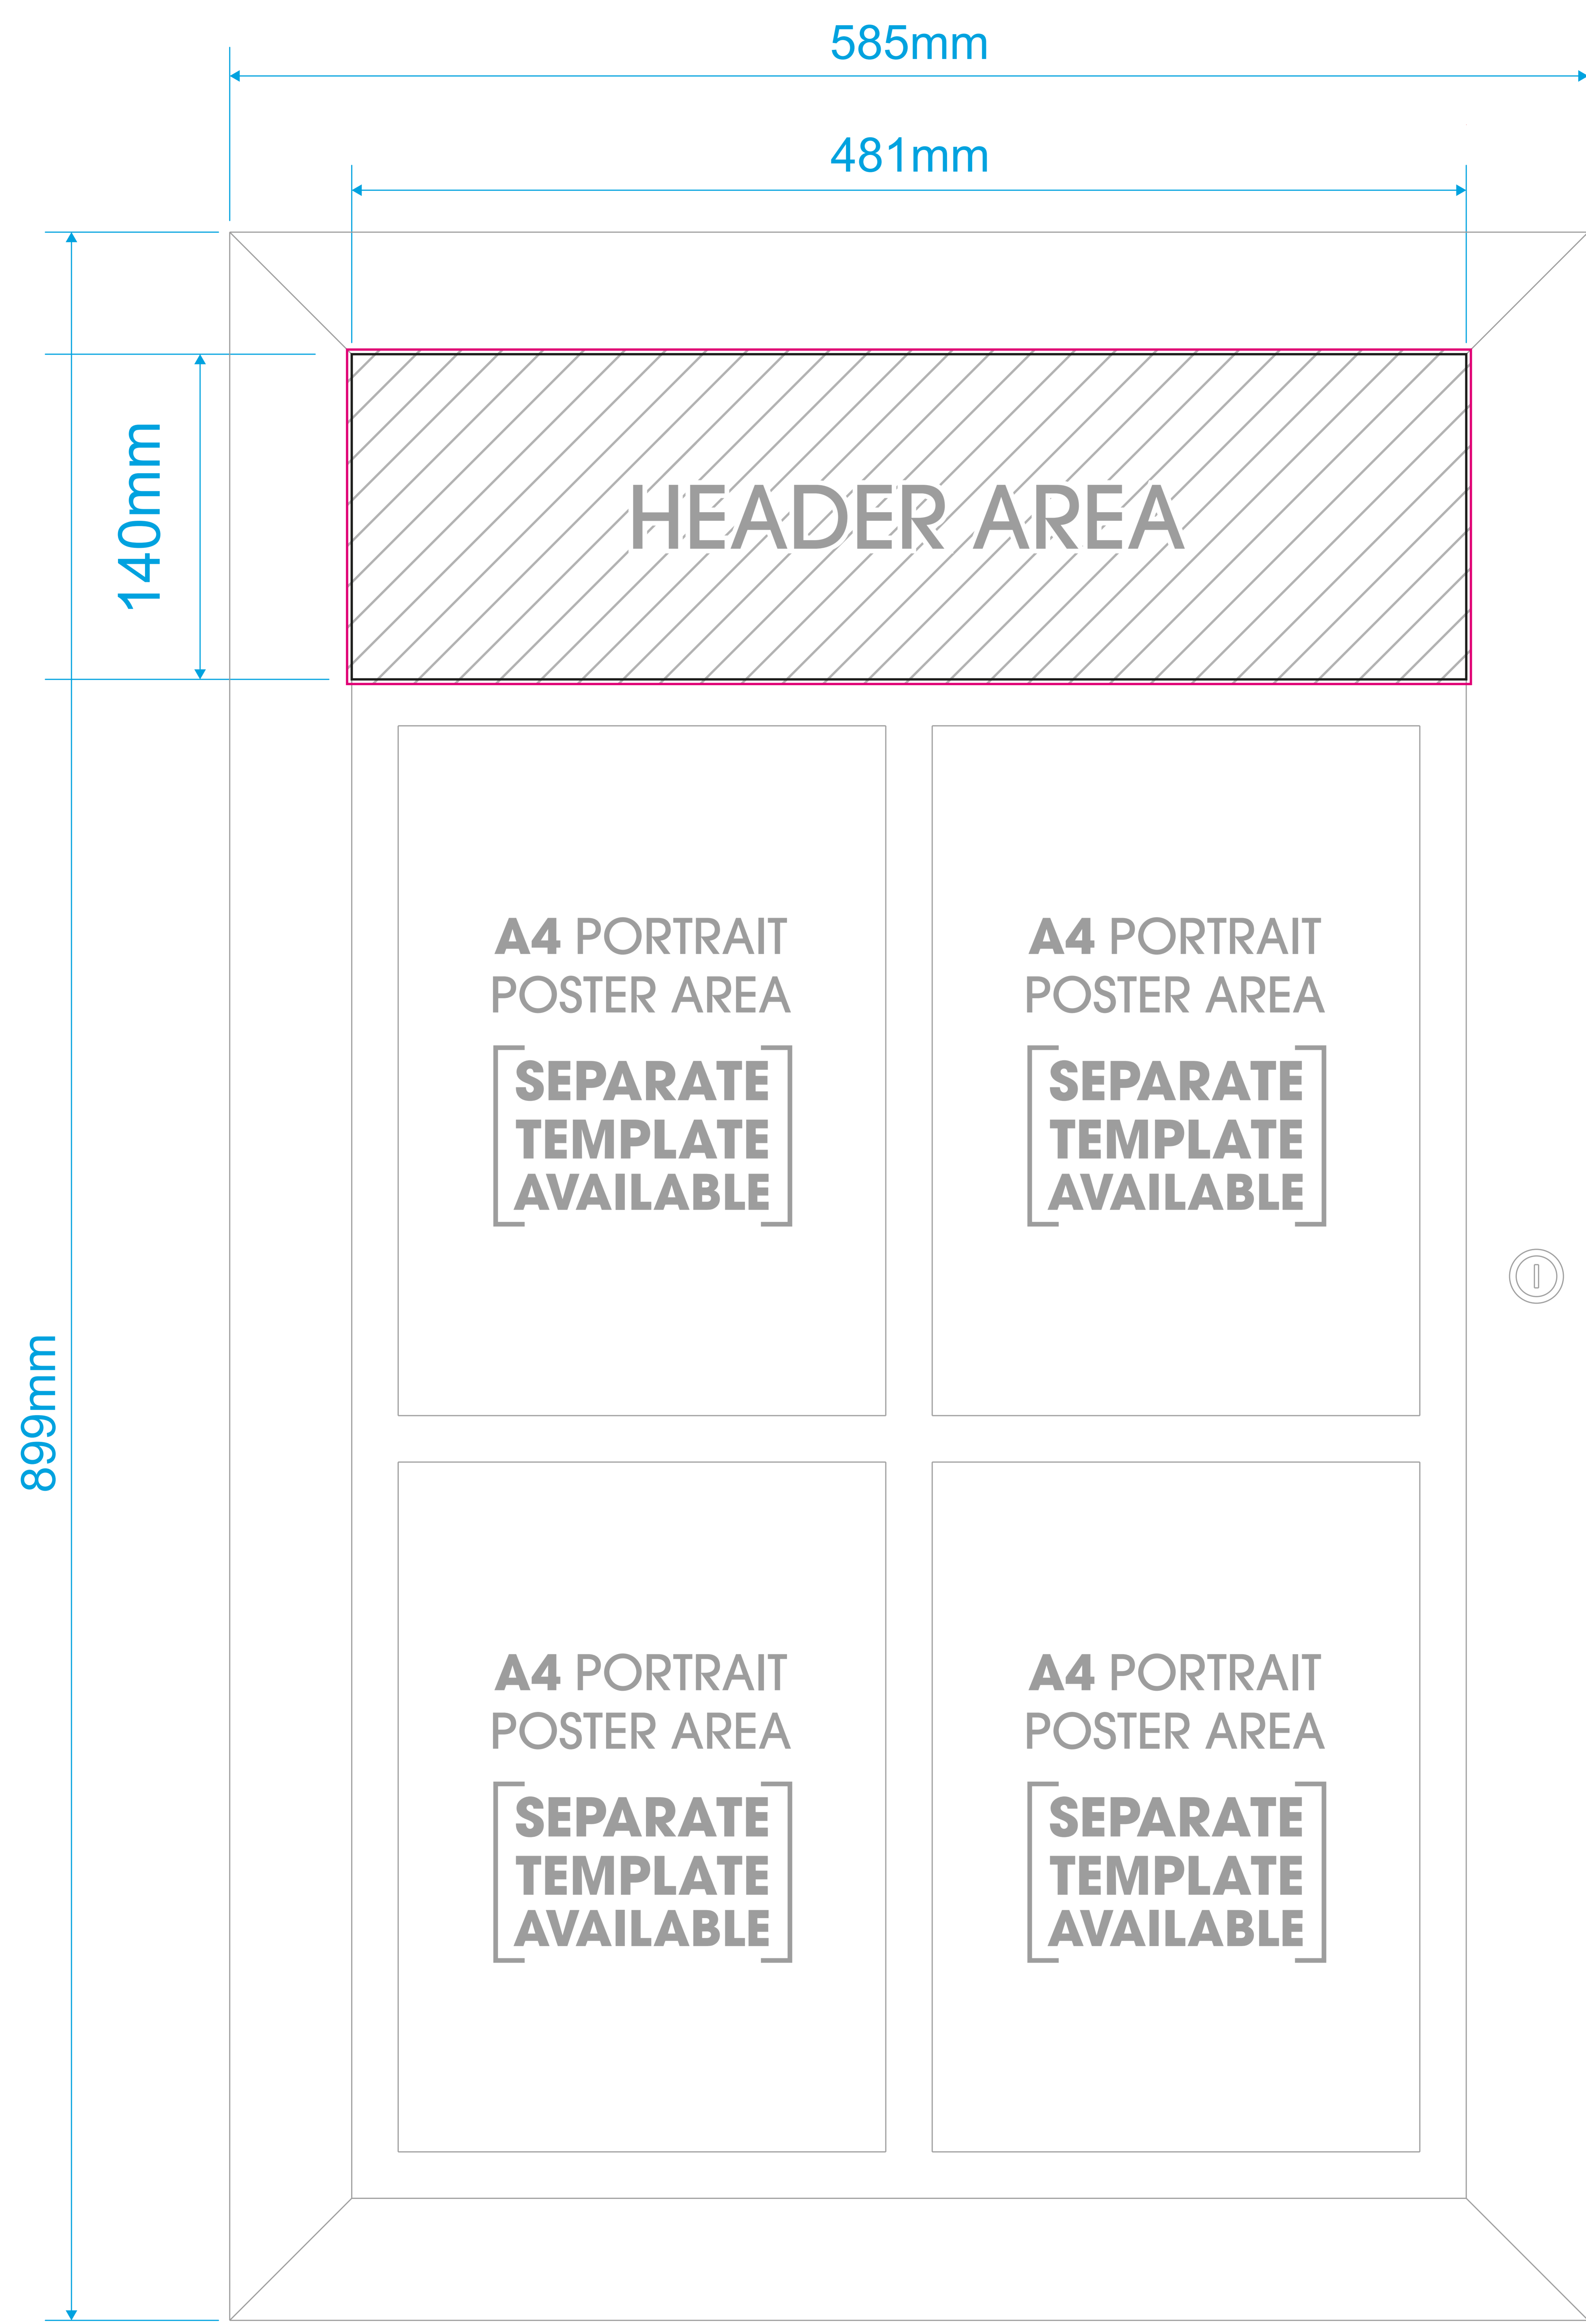

Slimlok Menu Case 4 x A4 Artwork template

Artwork guidelines - PLEASE READ
• Must be supplied in CMYK .
• Embed all images.
• All fonts must be converted to outlines .
• Resolution must be 300dpi .
• Supply artwork as high resolution PDF or Illustrator file .
• Specify Pantone colours for screen print .
• Convert all spot colours to process CMYK for digital print . (Pantone matching cannot be guaranteed)
• Set artwork at 100% scale.

Template guidelines - PLEASE READ

— The **Black** keyline = Finished cut size of the product before assembly.

— The **Pink** keyline = Your background must extend to this line.