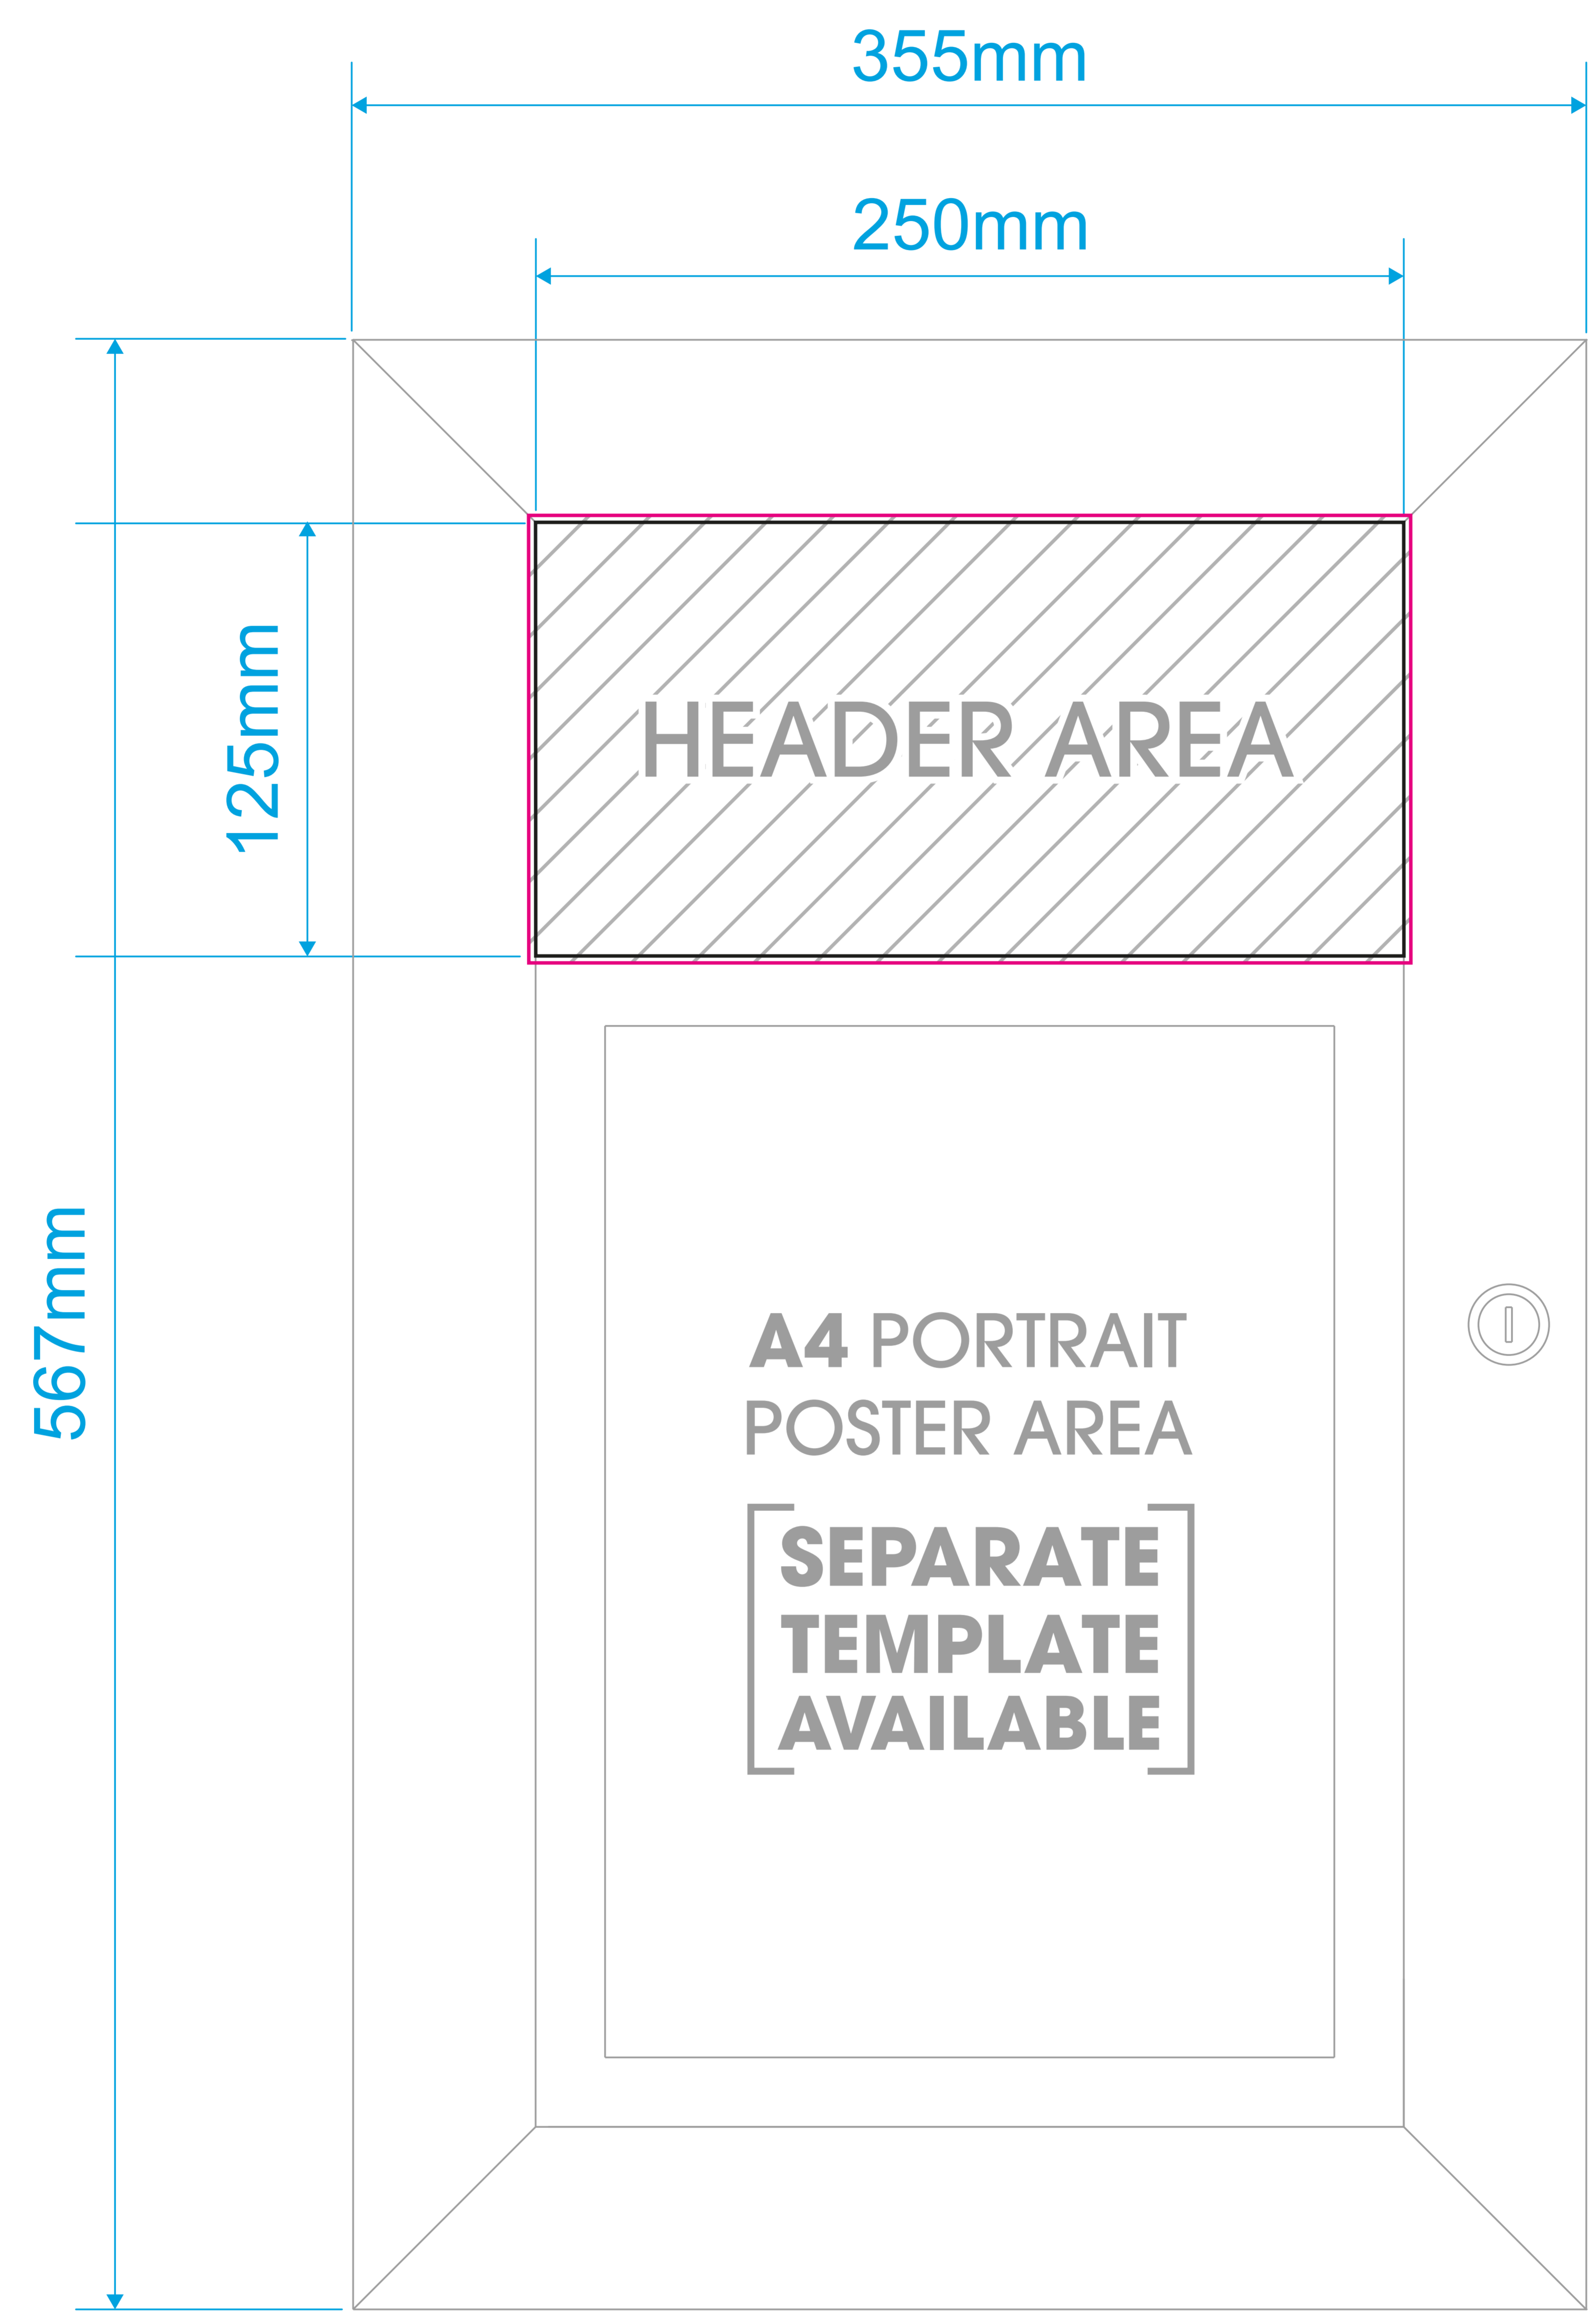

Slimlok Menu Case 1 x A4 Artwork template

Artwork guidelines - PLEASE READ
• Must be supplied in CMYK .
• Embed all images.
• All fonts must be converted to outlines .
• Resolution must be 300dpi .
• Supply artwork as high resolution PDF or Illustrator file .
• Specify Pantone colours for screen print .
• Convert all spot colours to process CMYK for digital print . (Pantone matching cannot be guaranteed)
• Set artwork at 100% scale.

Template guidelines - PLEASE READ

— The **Black** keyline = Finished cut size of the product before assembly.

— The **Pink** keyline = Your background must extend to this line.