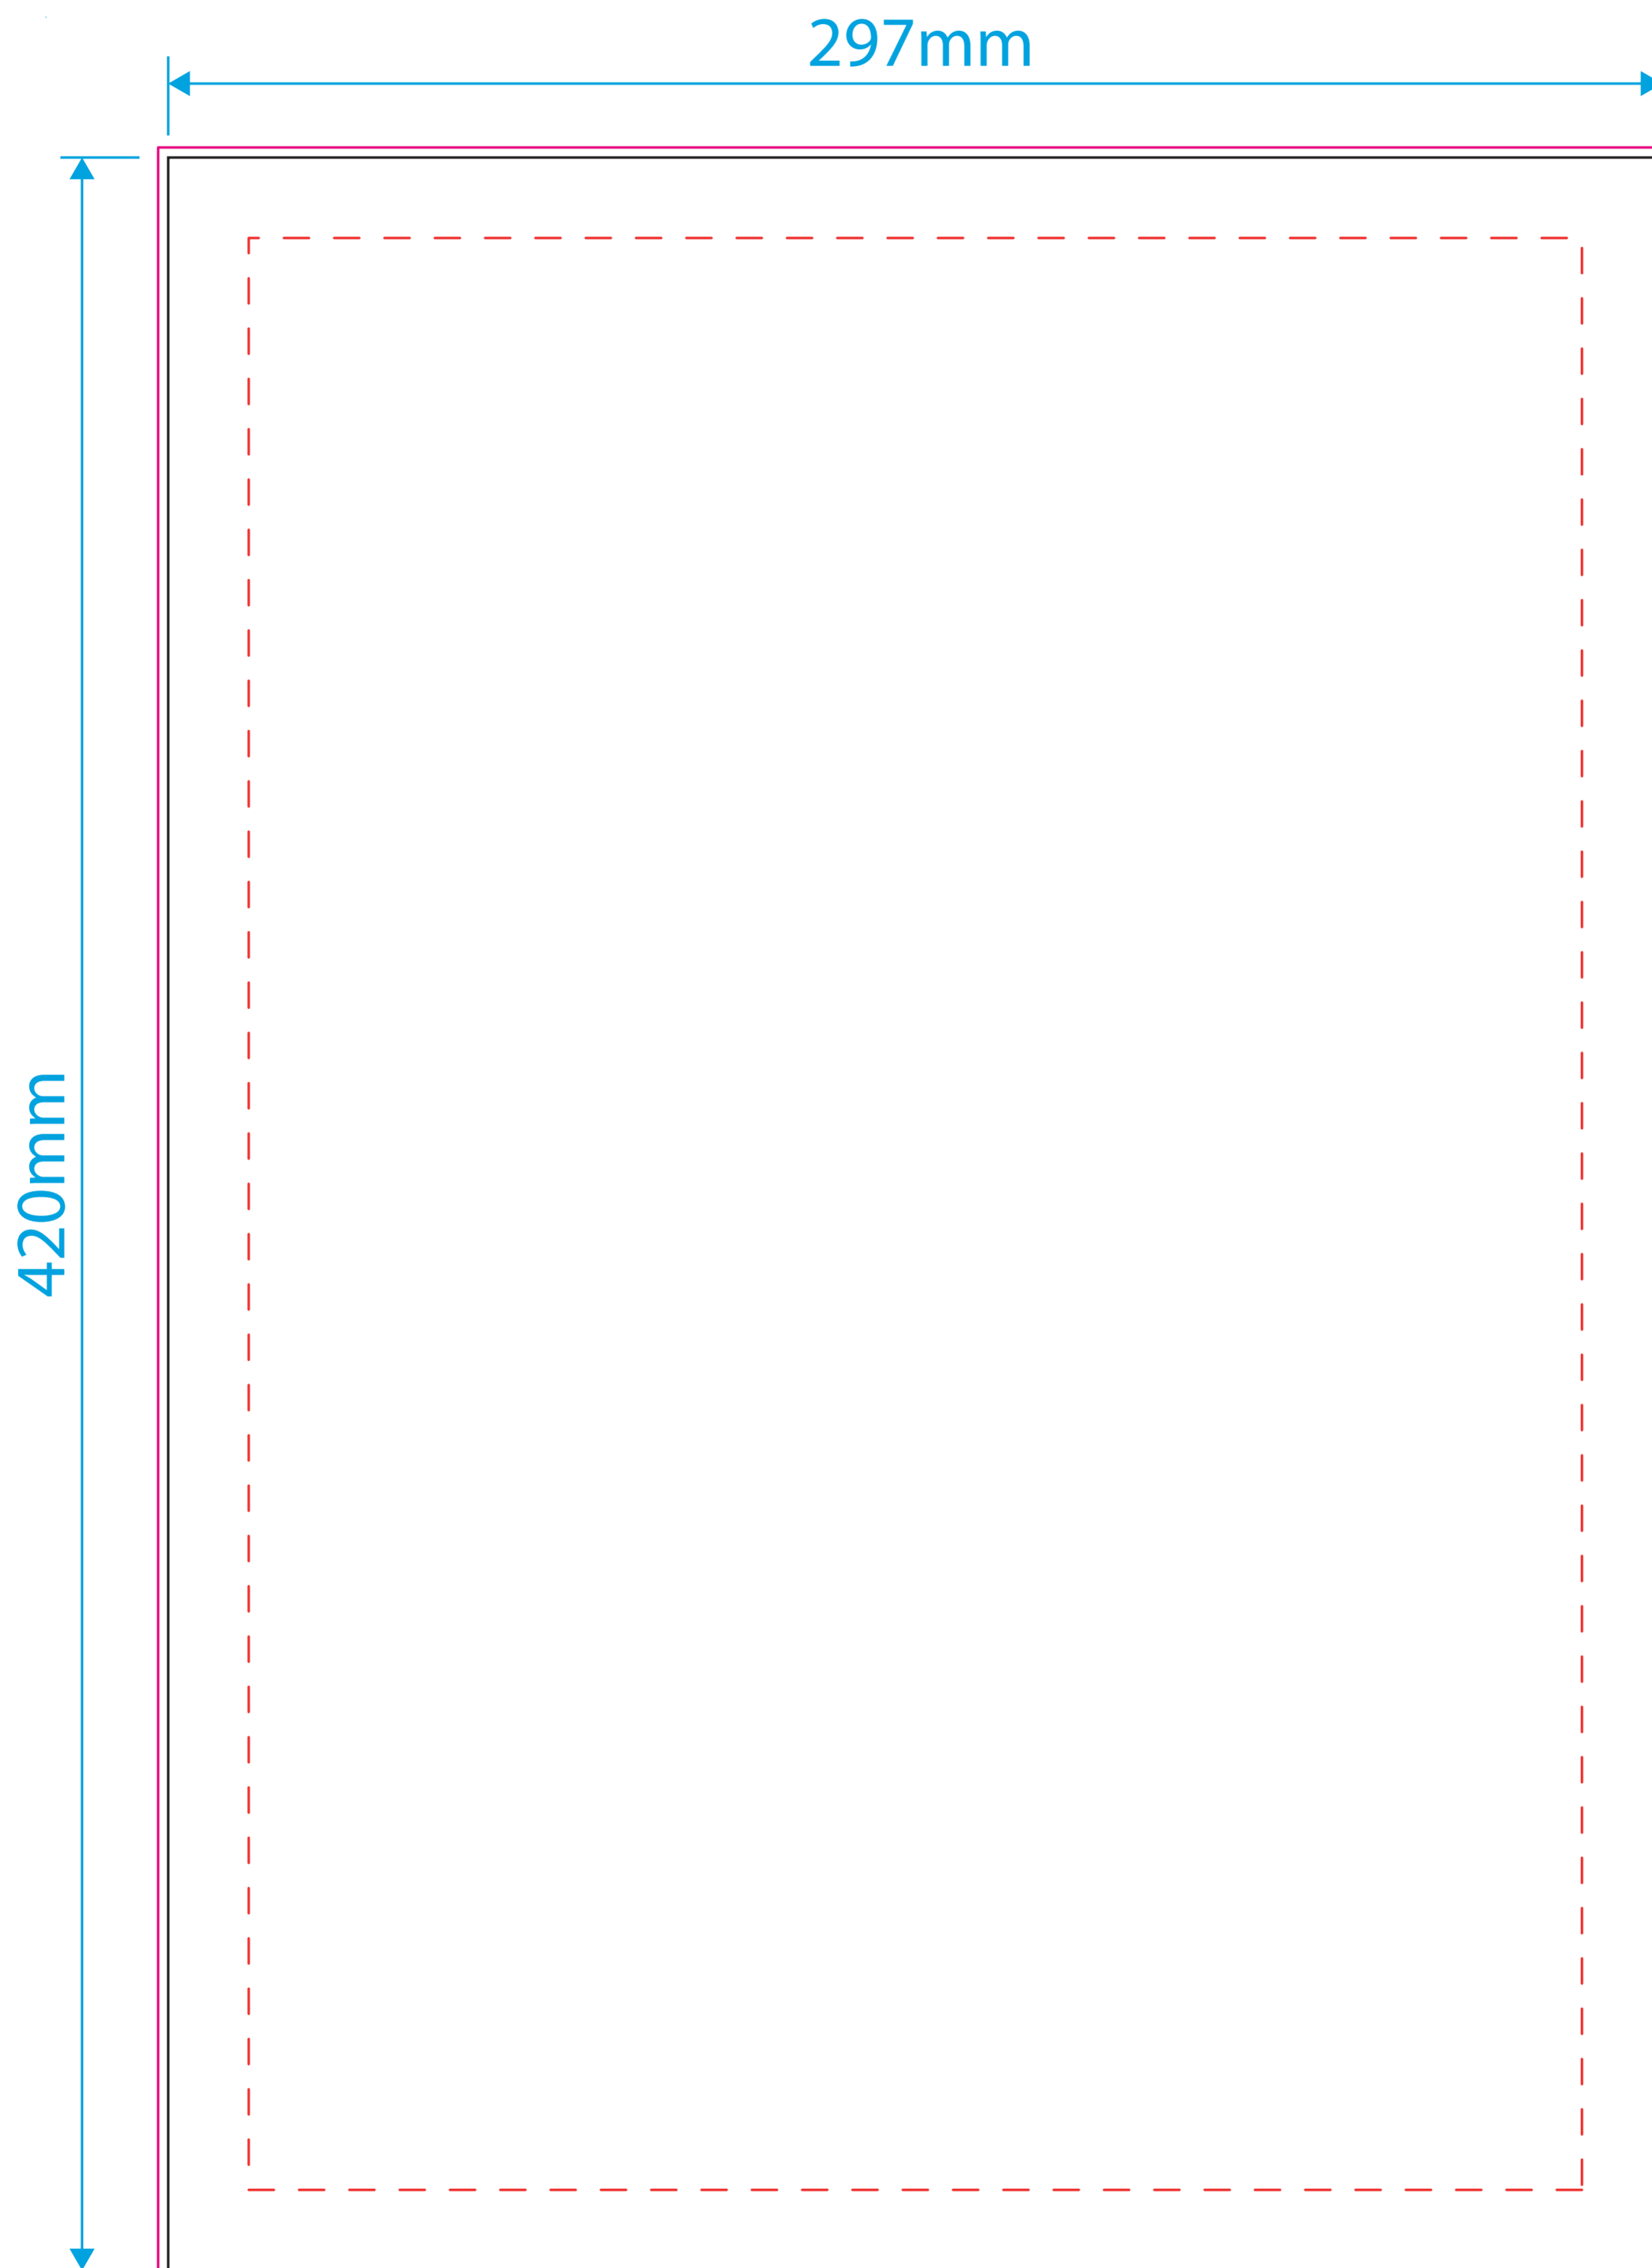

# A3 Poster Artwork Template

## Artwork guidelines - PLEASE READ

- Must be supplied in **CMYK**.
- **Embed** all images.
- All fonts must be converted to **outlines**.
- Resolution must be **300dpi**.
- Supply artwork as high resolution **PDF** or **Illustrator** file.
- Specify **Pantone** colours for **screen print**.
- Convert all spot colours to process **CMYK** for **digital print**. (Pantone matching cannot be guaranteed)
- Set artwork at **100%** scale.

## Template guidelines - PLEASE READ

— The **Black** keyline = Finished cut size of the product before assembly.

— The **Pink** keyline = Your background must extend to this line.

- - The **Red** dashed keyline = **Safe Area** - Its advised that you keep all important information within this area.  
**Delete or hide this keyline after use.**