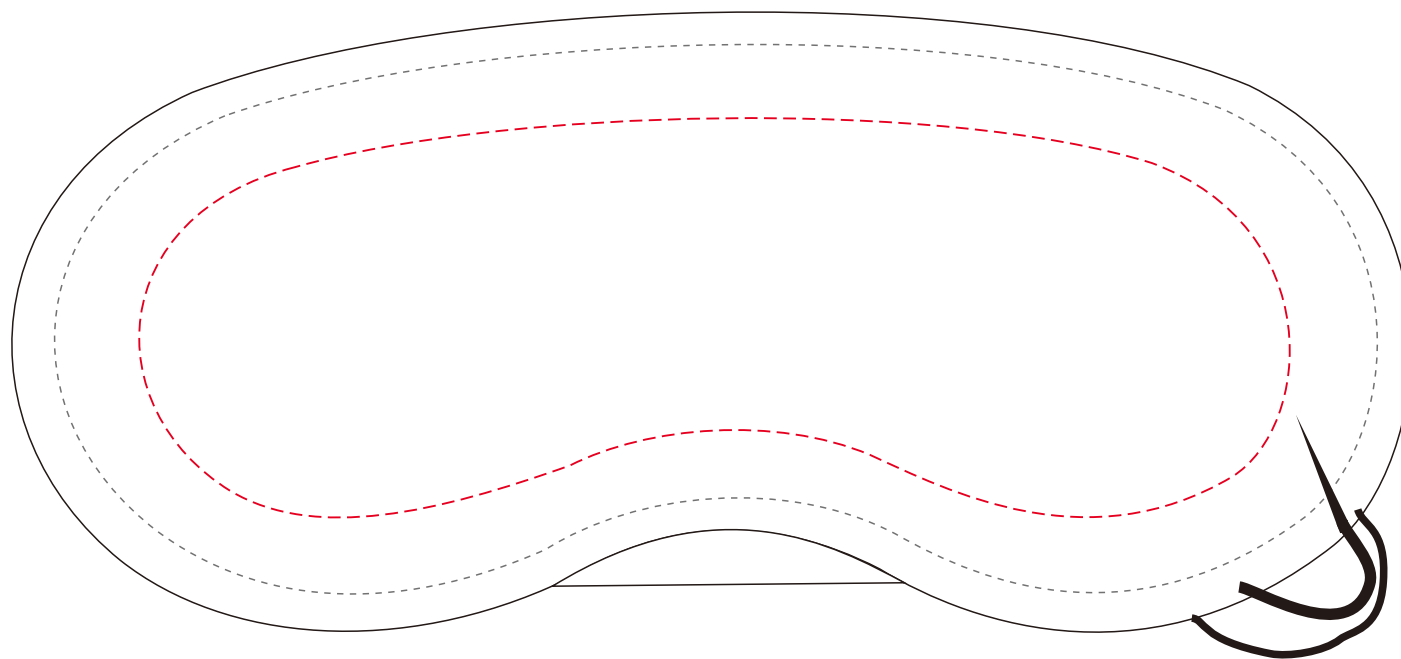

Eye Mask

Size: 8.5X18.5cm

Black

print area