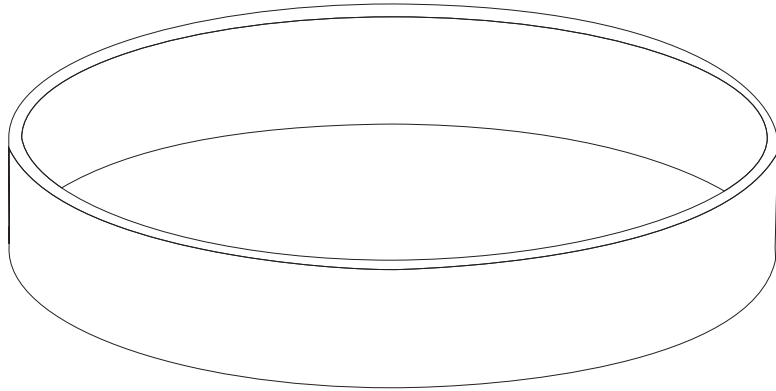

# *Visual Mock Up of Silicone Wristband*

**Adult Size: 202X12X2mm**

202mm