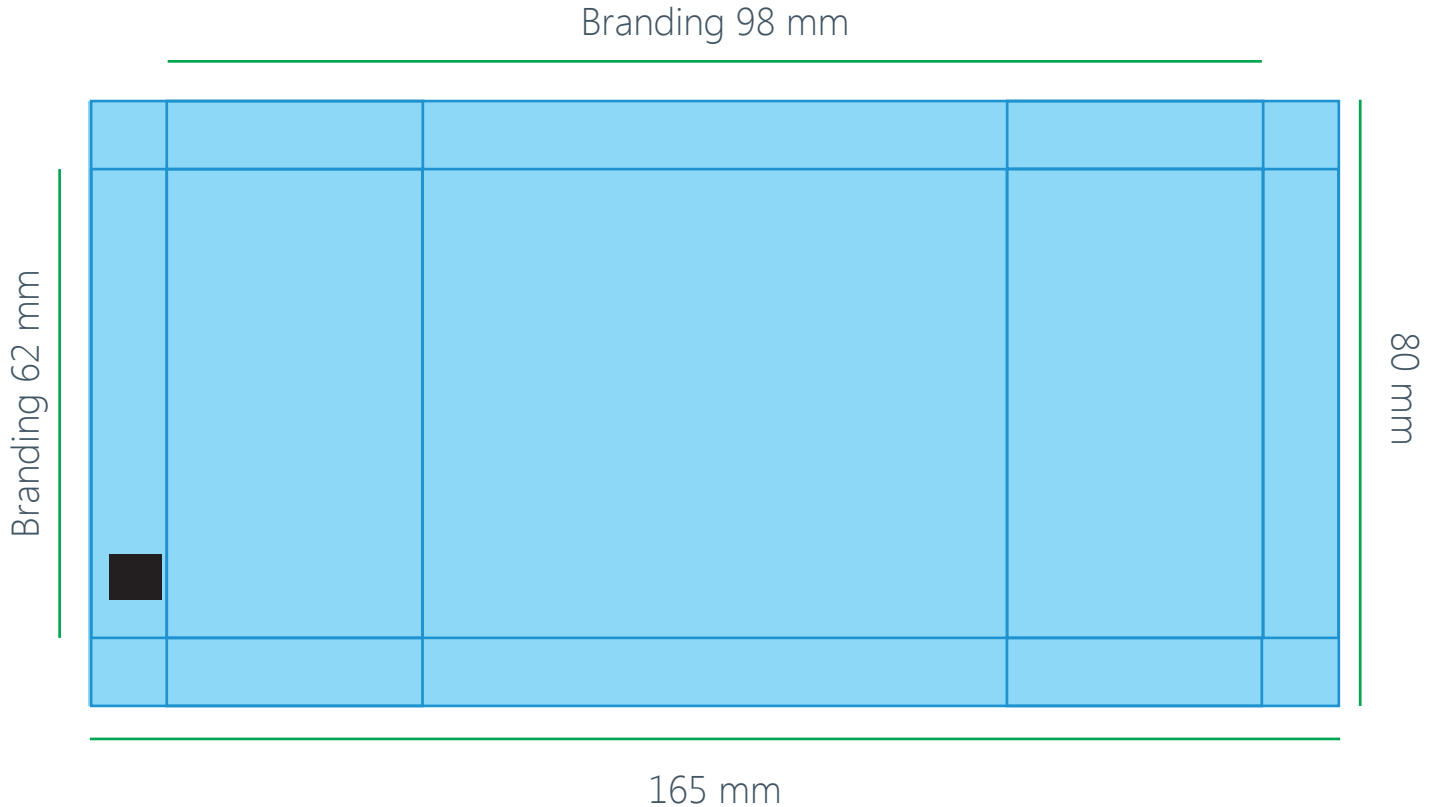

Eco Flow Bag - 10g

Eco Clear Film

Film 165 x 80 mm
Branding area 98 x 62 mm

Colour Mode: CMYK - Digital Print
Please reference **PANTONE®** colours as spot colours

Cut Line: 
Bleed: 