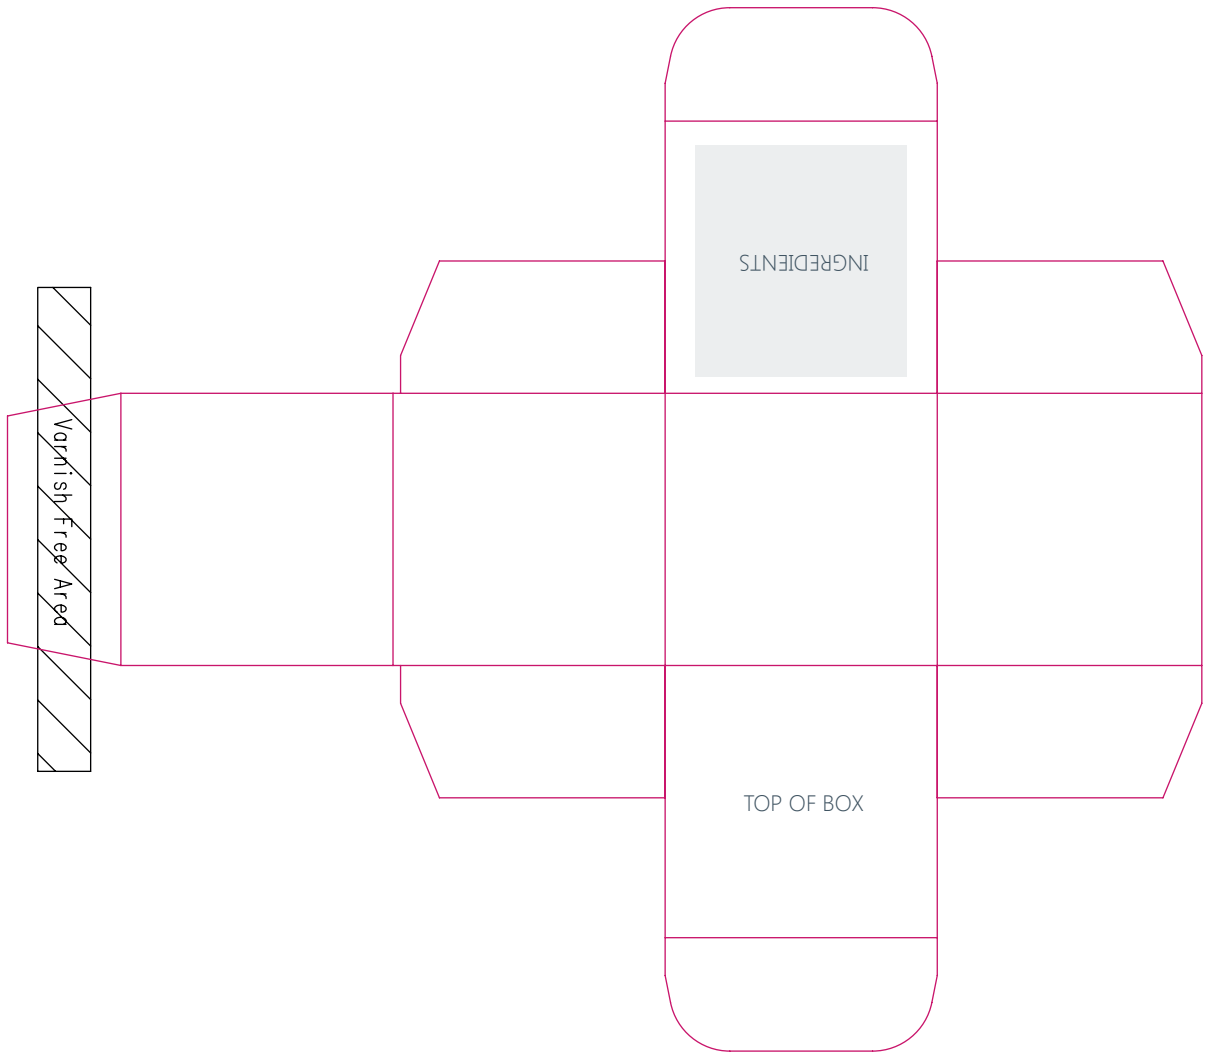

# ECO CUBE BOX

## ECO BOX

35 x 35 x 35 mm

Cardboard

Colour Mode: CMYK - Digital Print  
Please reference **PANTONE®** colours as spot colours

Cut Line:   
Bleed: 