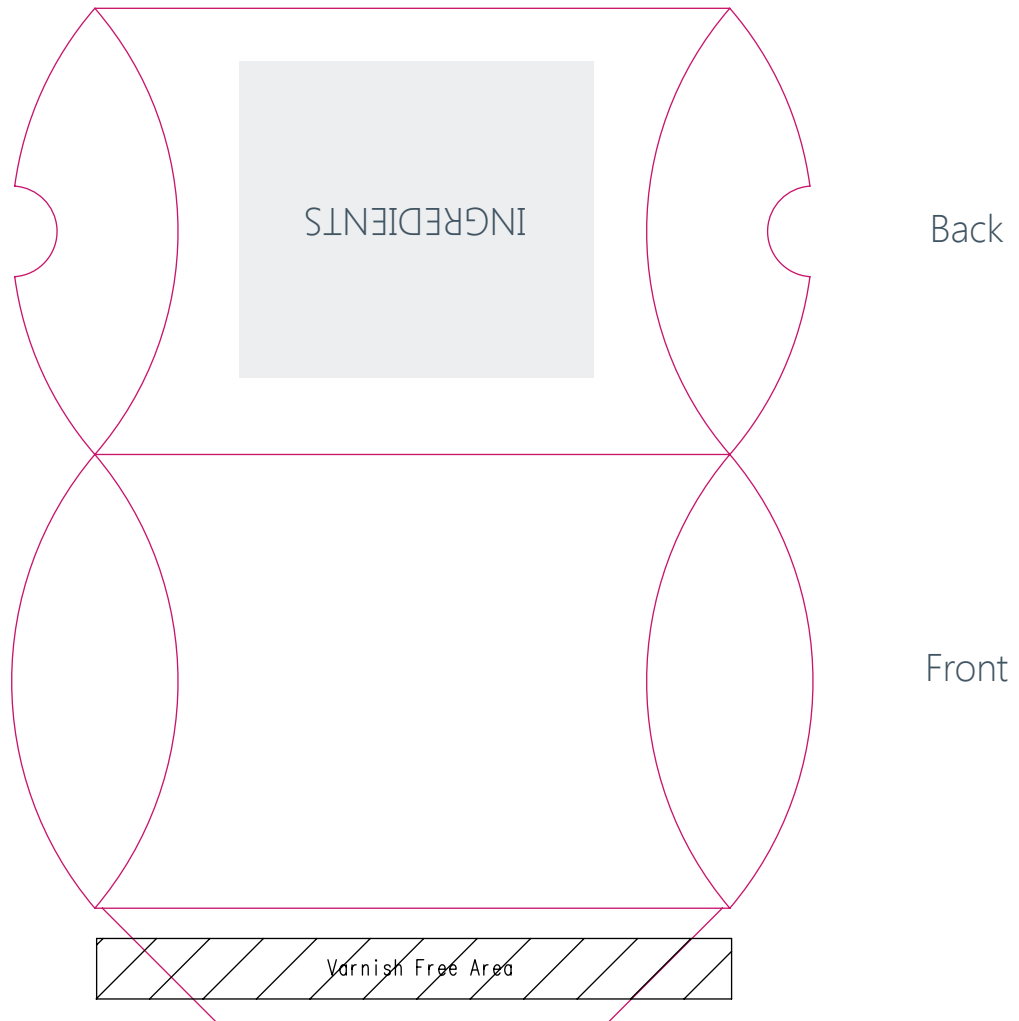

# ECO LARGE POUCH BOX

## ECO BOX

85 x 25 x 55 mm  
Cardboard

Colour Mode: CMYK - Digital Print  
Please reference **PANTONE®** colours as spot colours

Cut Line:   
Bleed: 