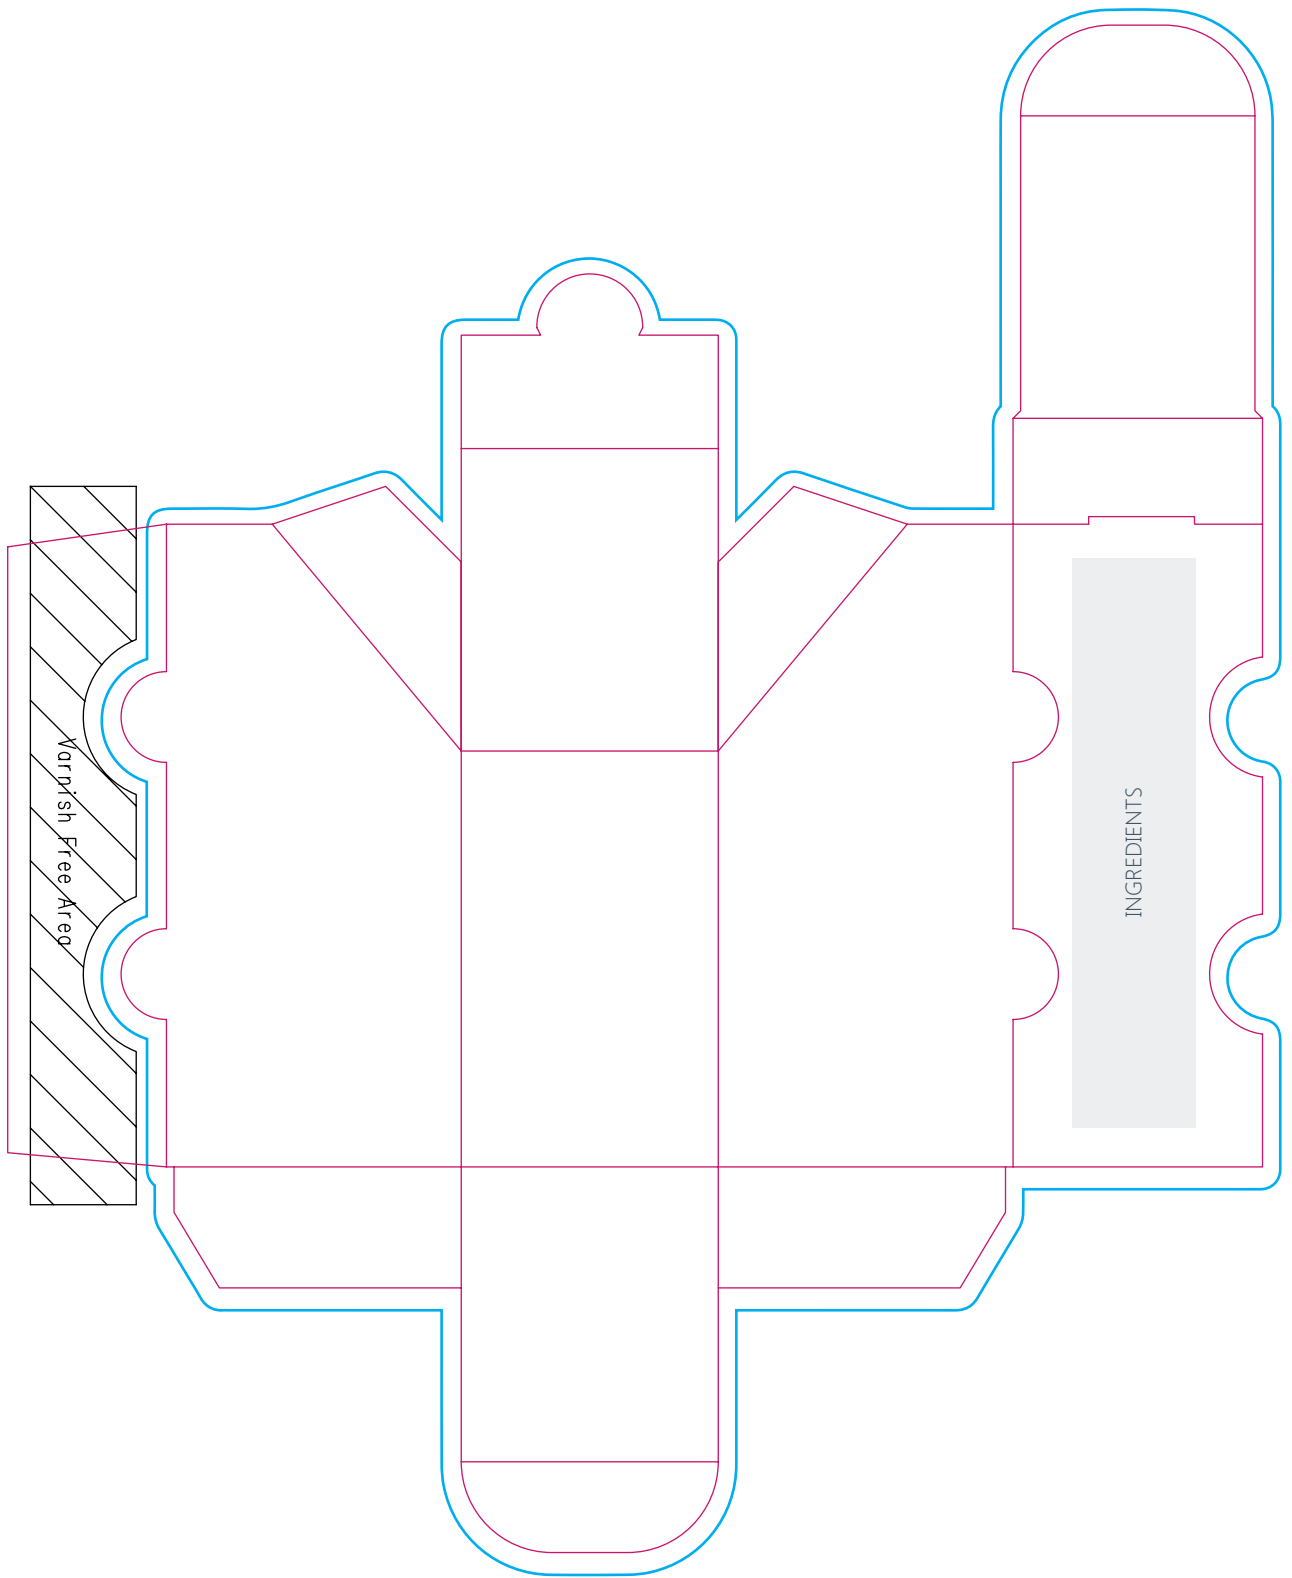

ECO VAN BOX

ECO BOX

SWEET FILLINGS WILL BE IN AN ECO FLOW BAG INSIDE THE BOX

87 x 34 x 45 mm

Cardboard

Colour Mode: CMYK - Digital Print
Please reference **PANTONE®** colours as spot colours

Cut Line: ———
Bleed: ———