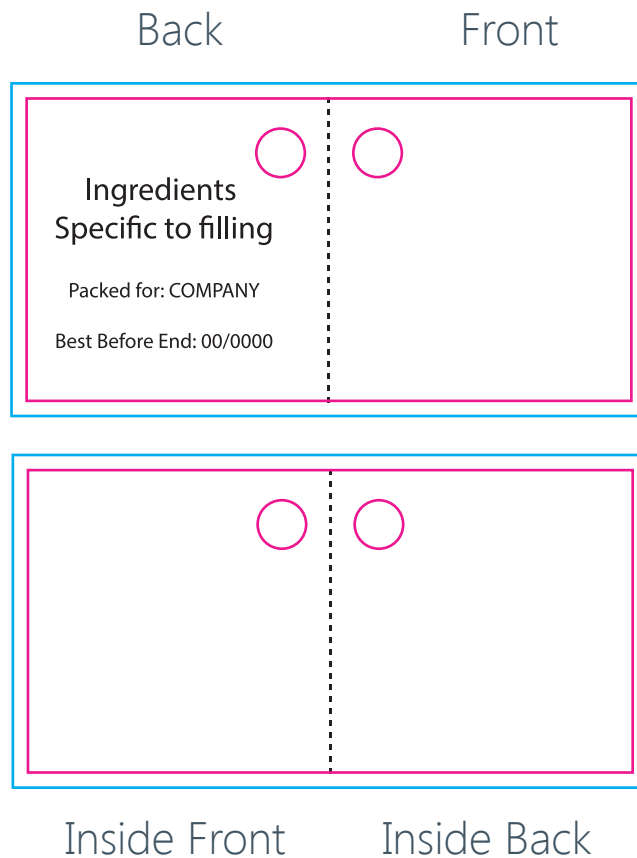

Fold out square tag

40 x 40mm 4pp Tag

Example

Colour Mode: CMYK - Digital Print
Please reference **PANTONE®** colours as spot colours

Cut Line: 
Bleed: 