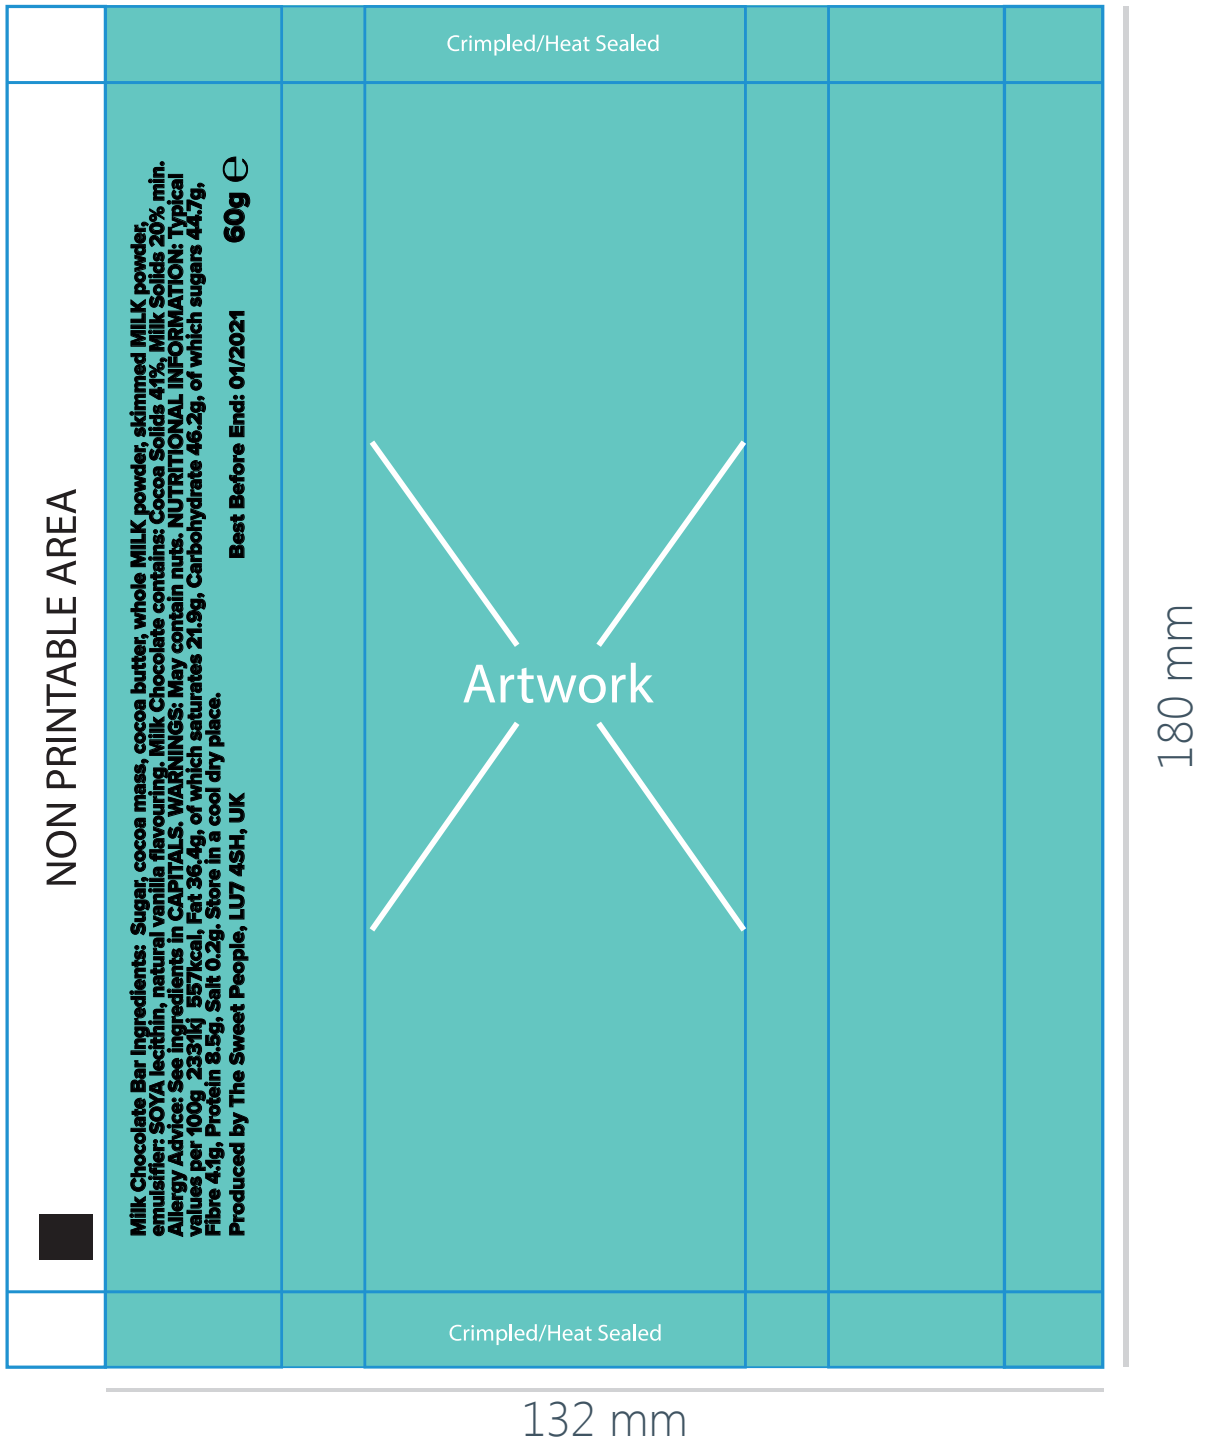

12 Baton Chocolate Bar

Paper Flowbag - 12 Baton Bar

Bag Size: 180 x 145 mm - Printable area: 180 x 132 mm

Kraft Film

Bleed = 2mm

Colour Mode: CMYK - Digital Print

Please reference **PANTONE®** colours as spot colours

Artwork/Printable Area 

Keyline 