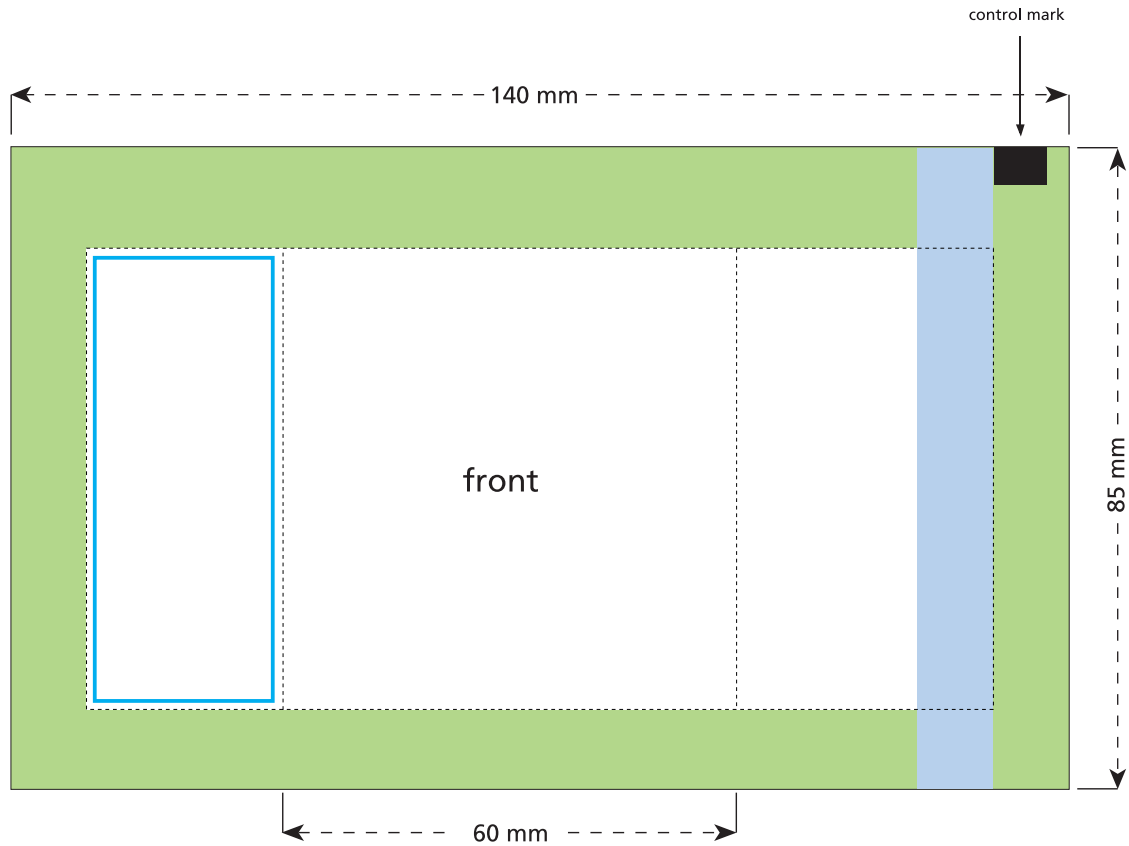

85 x 60mm Kalfany Flow Bag

110101262

-  printing surface
-  sealing surface can be printed on under some circumstances
-  sealing surface can't be printed on
-  surface is covered by the sealing seam
-  mandatory text
-  surface can't be printed on
-  bleed