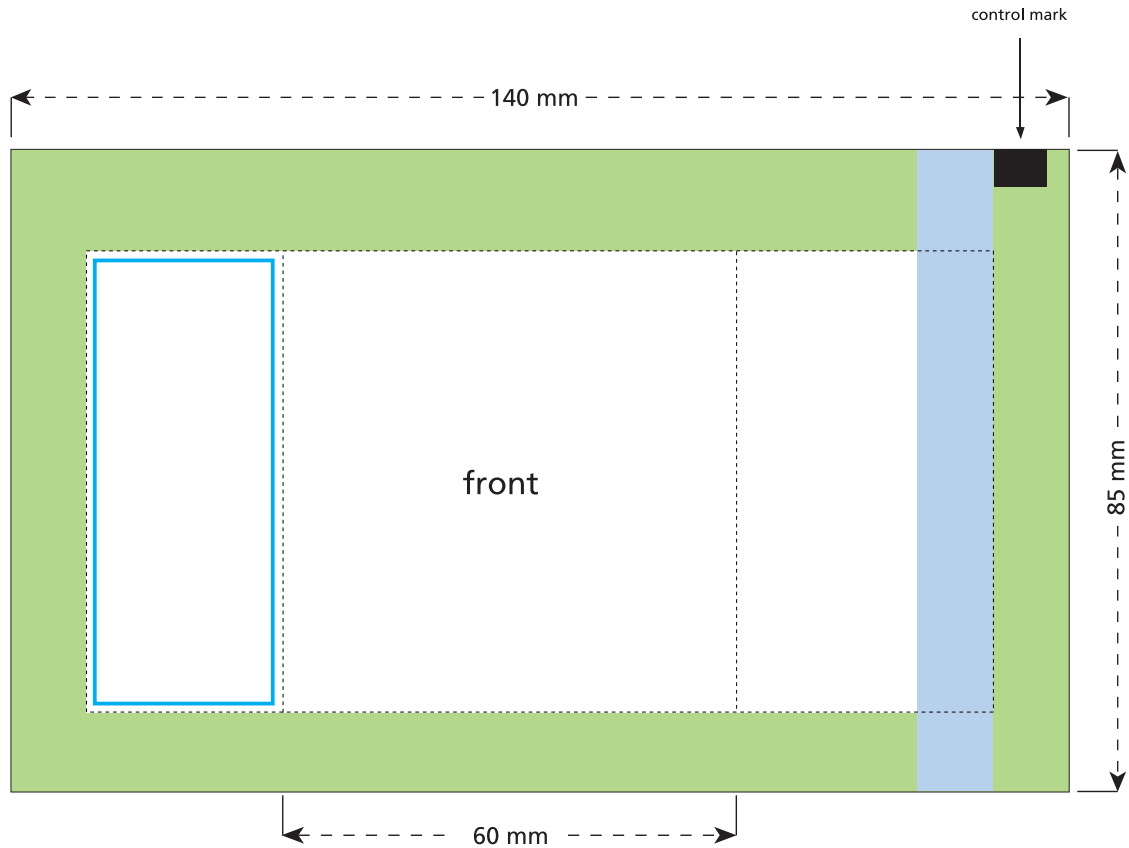

85 x 60mm Kalfany Flow Bag

110101265

-  printing surface
-  sealing surface can be printed on under some circumstances
-  sealing surface can't be printed on
-  surface is covered by the sealing seam
-  mandatory text
-  surface can't be printed on
-  bleed