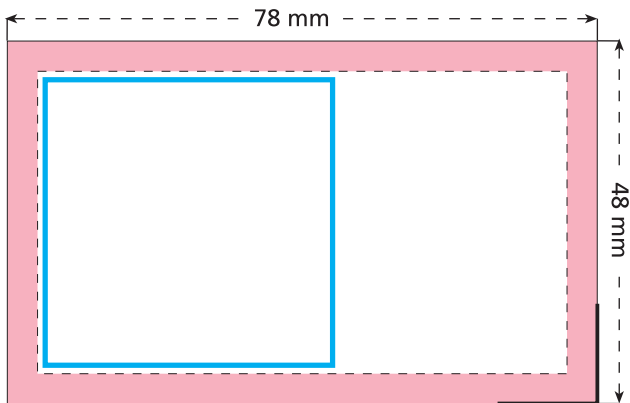

Peppermint Cards

110106250

Front

Peppermint Cards

Front

70 x 40 mm

Bleed = 2mm

Back

Peppermint Cards

Back

70 x 40 mm

Bleed = 2mm

- printing surface
- sealing surface can be printed on under some circumstances
- sealing surface can't be printed on
- surface is covered by the sealing seam
- mandatory text
- surface can't be printed on
- bleed