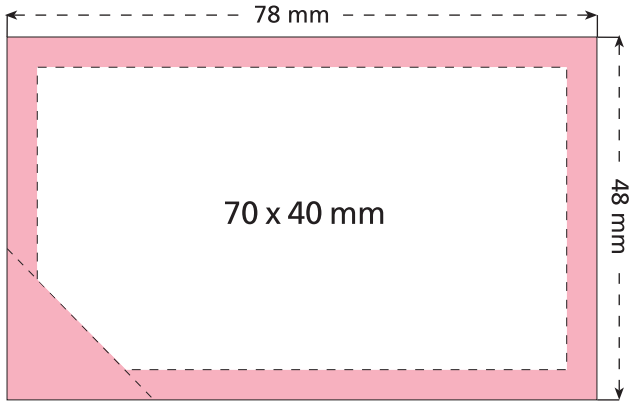

Peppermint Cards

110106250

Front

Peppermint Cards

Front

70 x 40 mm

Bleed = 2mm

Back

Peppermint Cards

Back

70 x 40 mm

Bleed = 2mm

- printing surface
- sealing surface can be printed on under some circumstances
- sealing surface can't be printed on
- surface is covered by the sealing seam
- mandatory text
- surface can't be printed on
- bleed