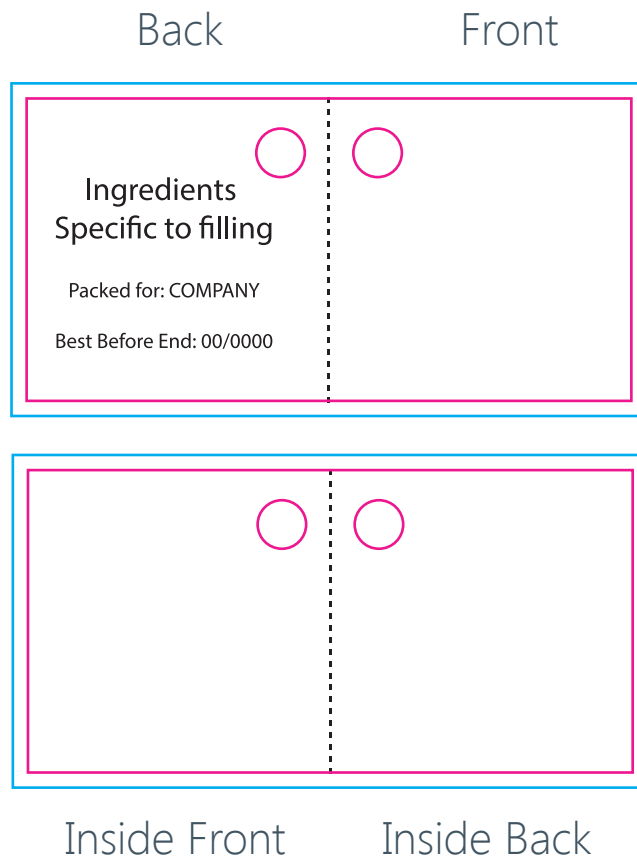

# Fold out square tag

40 x 40mm 4pp Tag

Example

Colour Mode: CMYK - Digital Print  
Please reference **PANTONE®** colours as spot colours

Cut Line:   
Bleed: 