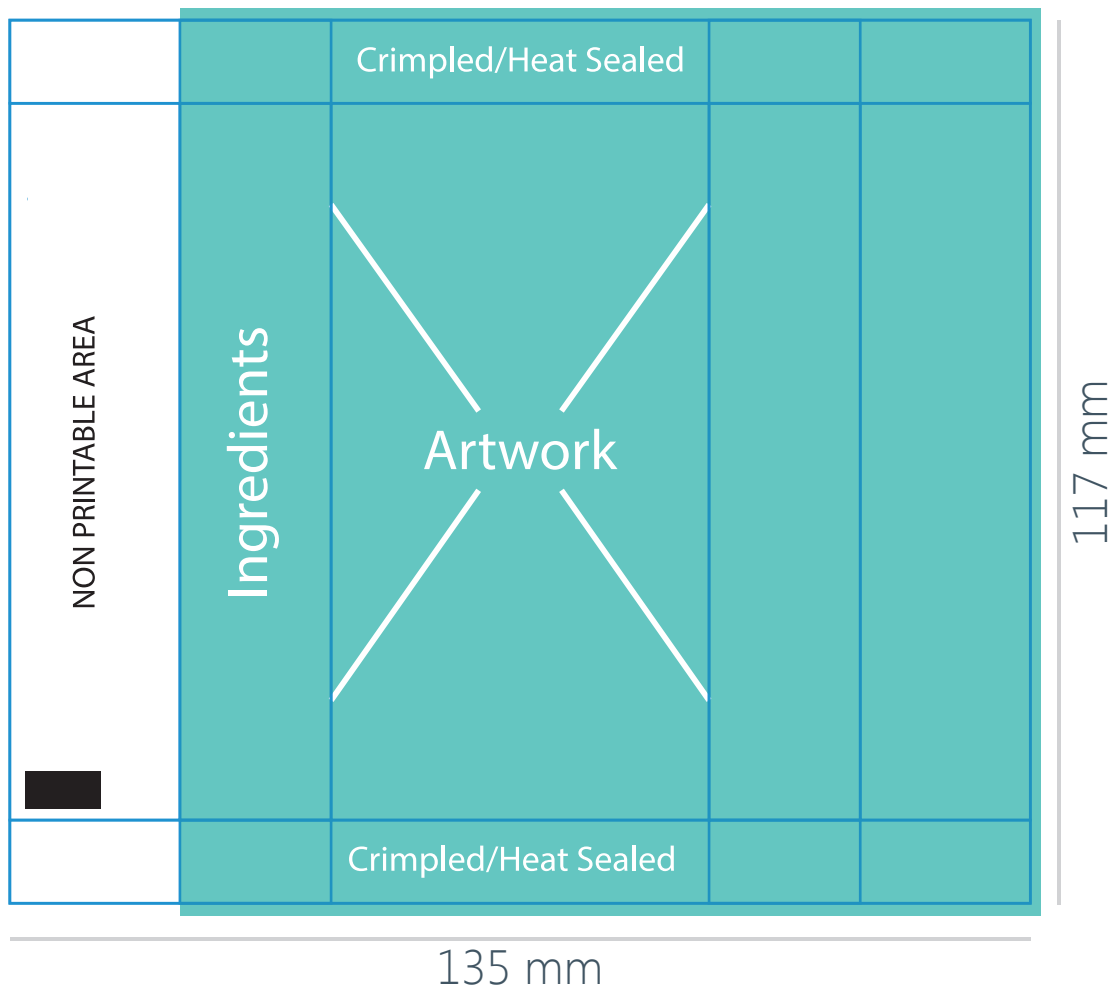

Kraft Film - Double Shortbread

Paper Flowbag - Double Shortbread

Bag Size: 135 x 117 mm - Printable area: 112 x 116 mm

Kraft Film

Bleed = 2mm

Colour Mode: CMYK - Digital Print

Please reference **PANTONE®** colours as spot colours

Artwork/Printable Area 

Keyline 