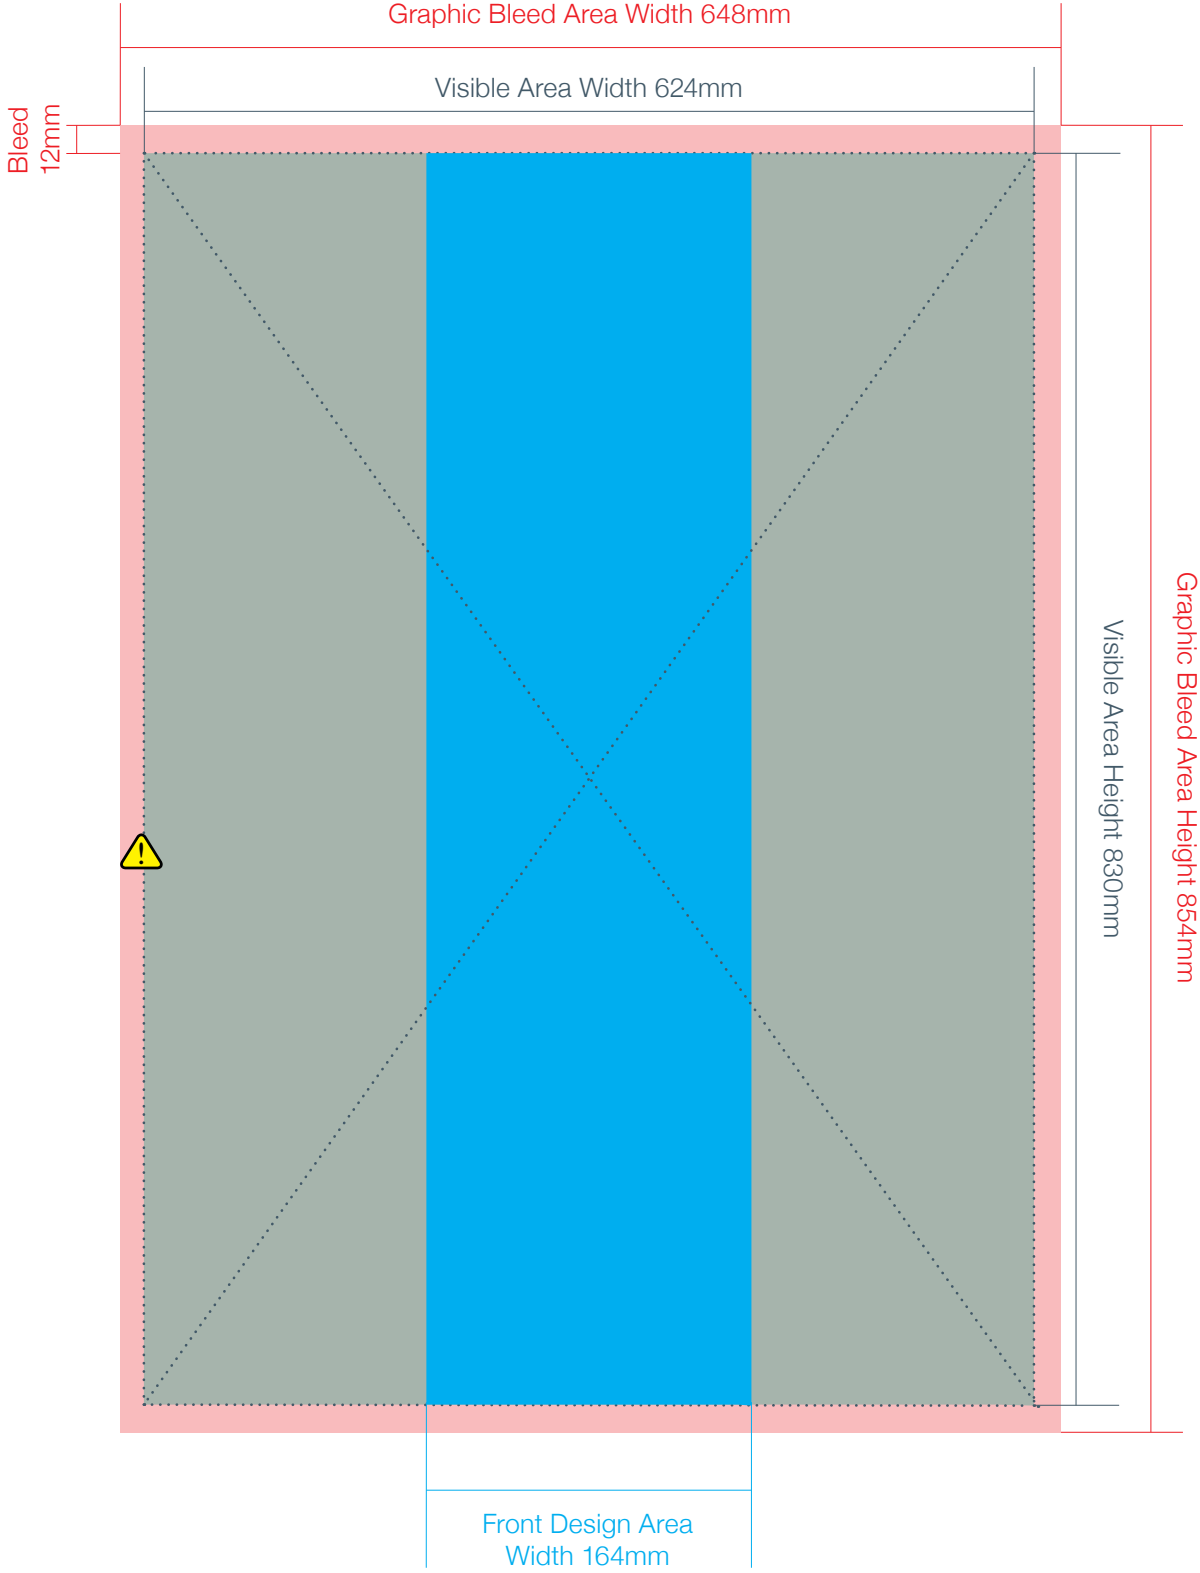

Overall Graphic Size
Lumos Mini Tower Graphic Template

Visible Graphic Area 
Bleed Area 
Front Visible Area 

 **WARNING:** Graphic doesn't overlap on rear of product, but meets seamlessly