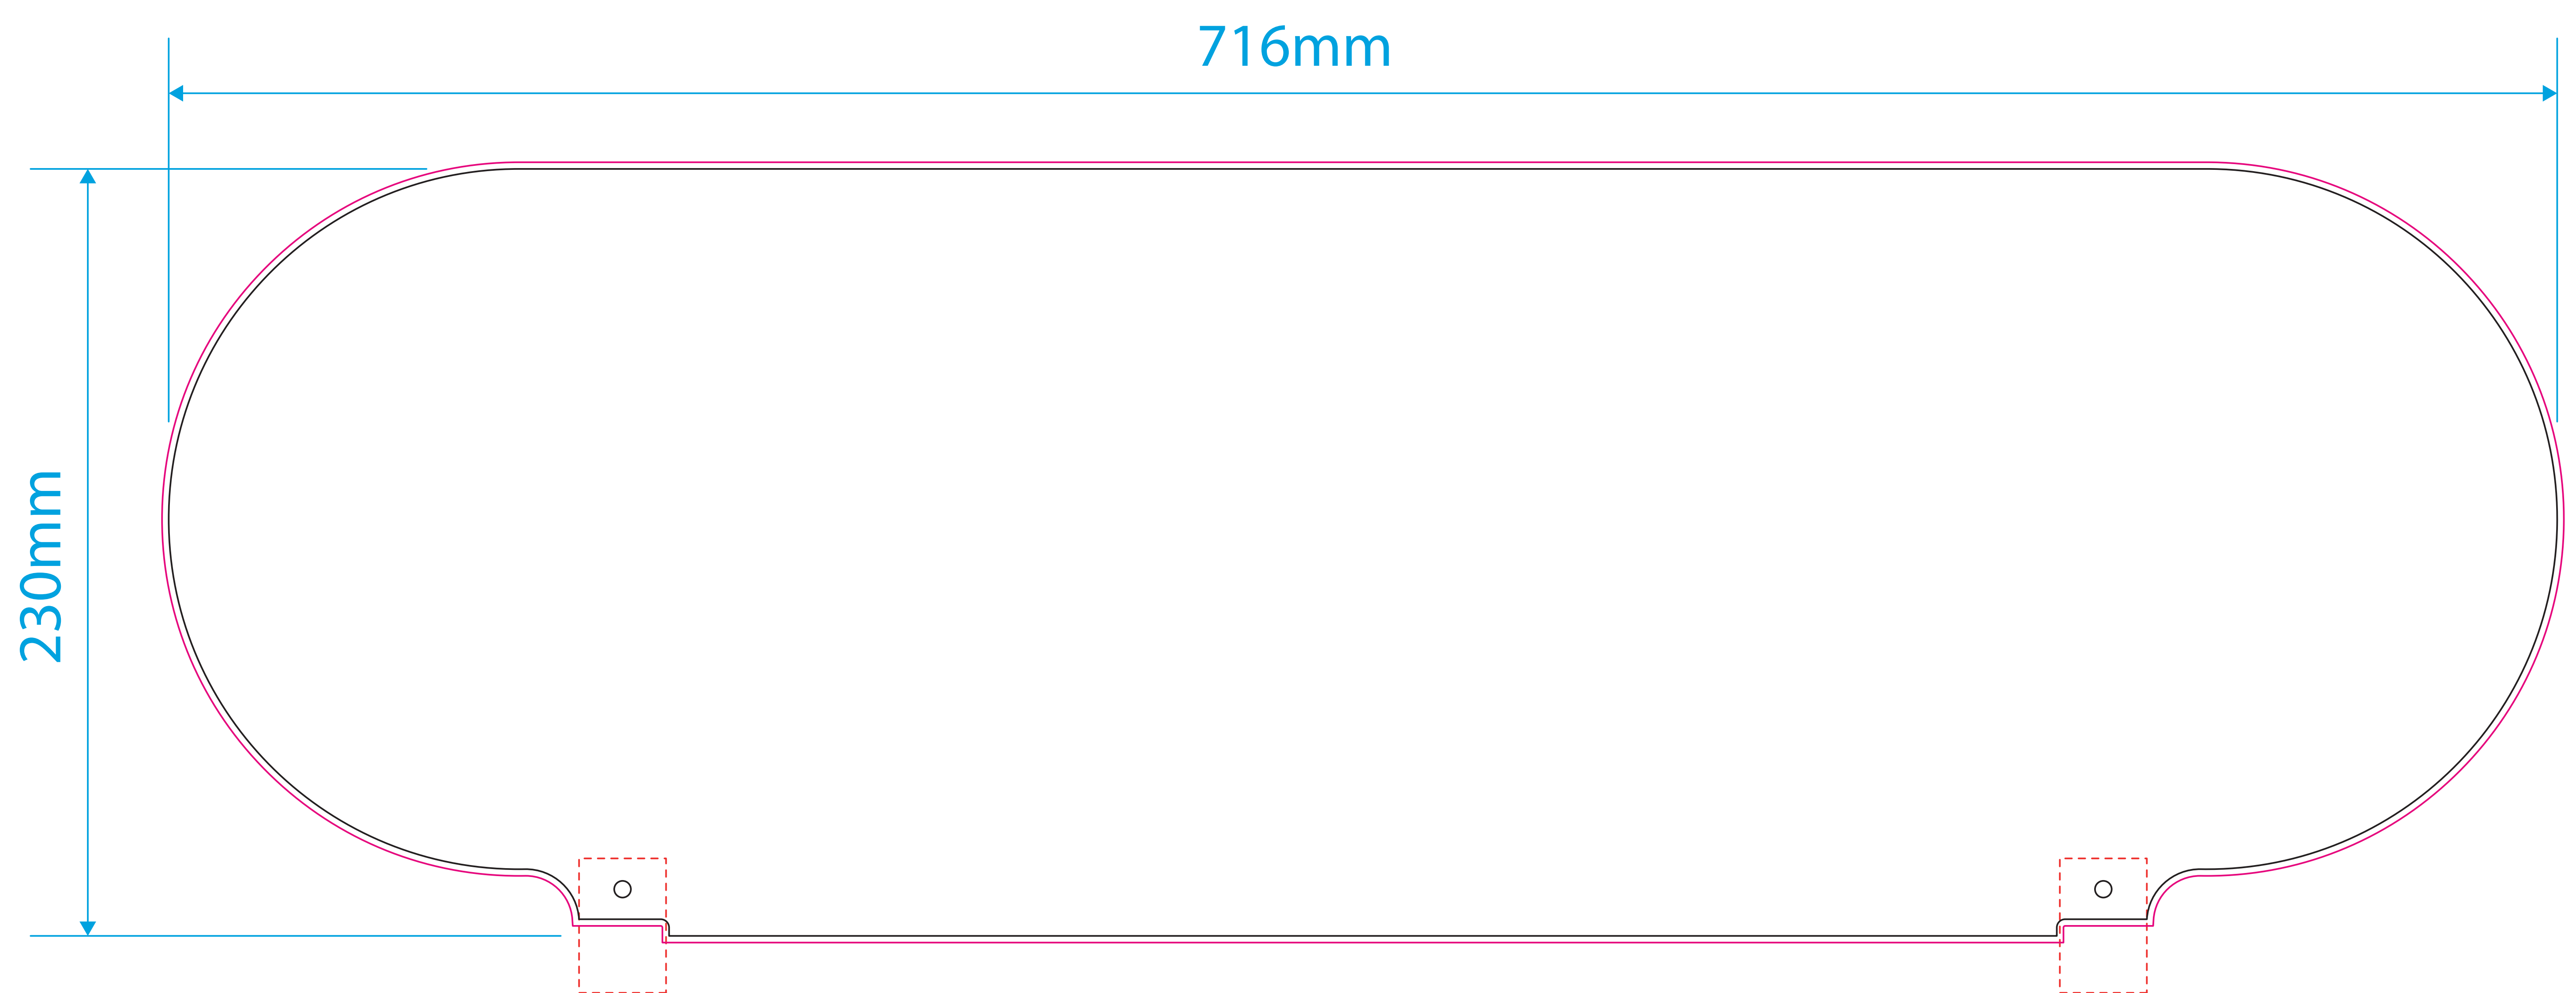

**Artwork guidelines - PLEASE READ**

- Must be supplied in **CMYK**.
- **Embed** all images.
- All fonts must be converted to **outlines**.
- Resolution must be **300dpi**.
- Supply artwork as high resolution **PDF** or **Illustrator** file.
- Specify **Pantone** colours for **screen print**.
- Convert all spot colours to process **CMYK** for **digital print**. (Pantone matching cannot be guaranteed)
- Set artwork at **100%** scale.

# Swinger 4000 Tactical Header Artwork Template

**Template guidelines - PLEASE READ**

— The **Black** keyline = Finished cut size of the product before assembly.

— The **Pink** keyline = Your background must extend to this line.

----- The **Red** dashed keyline = Indicates where the clips are positioned, keep important information out of this area.