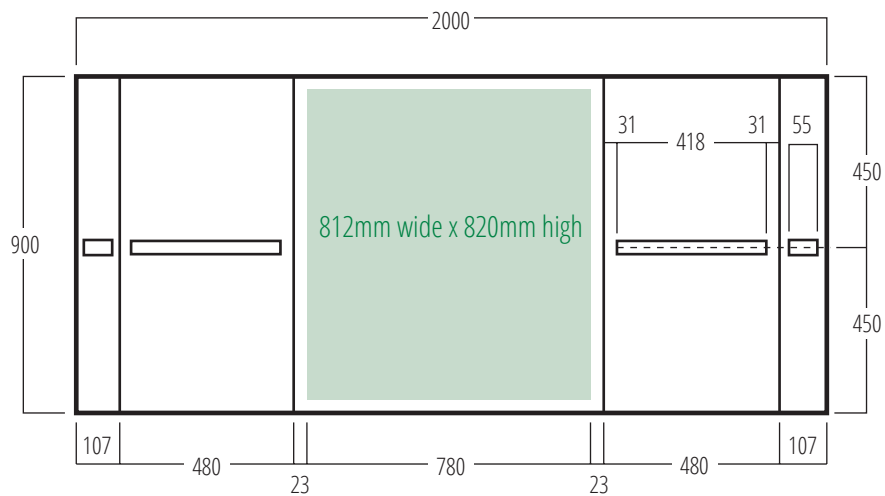

Weights in Kg

Rigid Top	1.52
Top	1.14
Shelf	1.12
Bottom	1.14
Body Panel & Graphic Rails	4.28
Pole Set (four pieces) R	1.80
Header	0.73
Bag	1.04

Packaging in Kg

Individual reusable carton	1.94
External size: 925(w) x 845(d) x 117mm(h)	

Unit and Header

Top

Graphic Size for Unit
Allow 37.5mm for top and bottom

Front

Side

Carry Bag