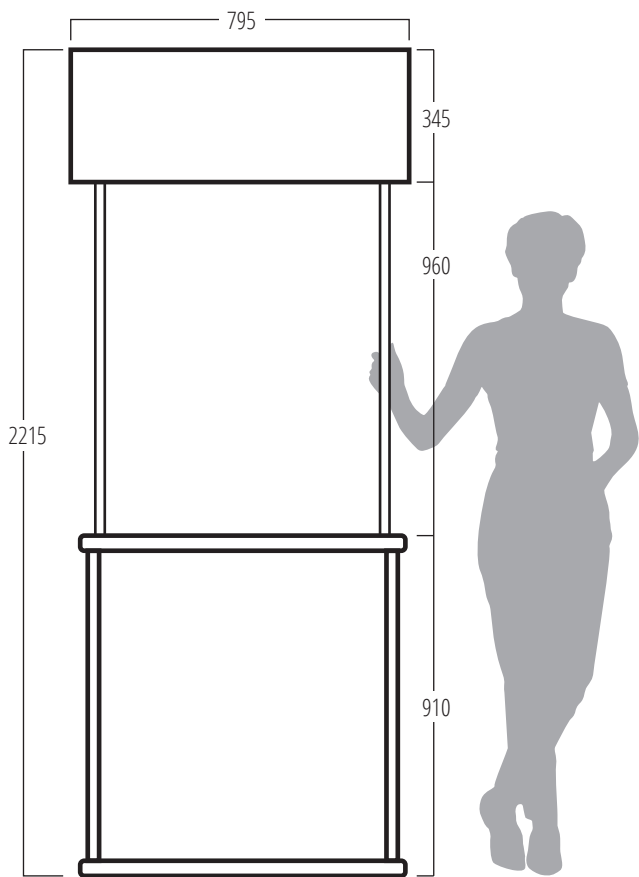

Weights in Kg

Rigid Top	1.52
Top	1.14
Shelf	1.12
Bottom	1.14
Body Panel & Graphic Rails	4.28
Pole Set (four pieces) R	1.80
Header	0.73
Bag	1.04

Packaging in Kg

Individual reusable carton	1.94
External size: 925(w) x 845(d) x 117mm(h)	

Unit and Header

Top

Graphic Size for Unit
Allow 37.5mm for top and bottom

Front

Side

Carry Bag