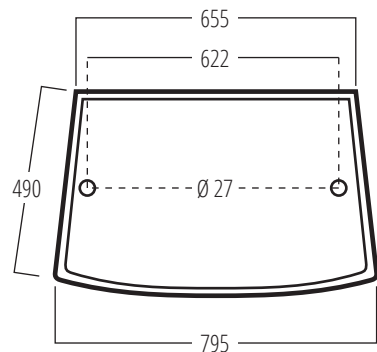

Weights in Kg

Rigid Top	1.52
Top	1.14
Shelf	1.12
Bottom	1.14
Body Panel & Graphic Rails	4.28
Pole Set (four pieces) R	1.80
Header	0.73
Bag	1.04

Packaging in Kg

Individual reusable carton	1.94
External size: 925(w) x 845(d) x 117mm(h)	

Unit and Header

Top

Graphic Size for Unit
Allow 37.5mm for top and bottom

Front

Side

Carry Bag