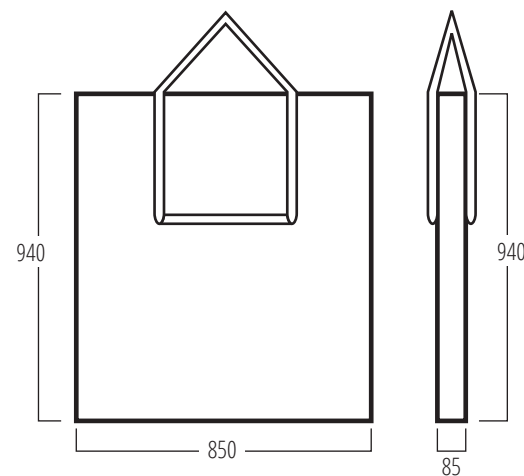

Weights in Kg

Rigid Top	1.52
Top	1.14
Shelf	1.12
Bottom	1.14
Body Panel & Graphic Rails	4.28
Pole Set (four pieces) R	1.80
Header	0.73
Bag	1.04

Packaging in Kg

Individual reusable carton	1.94
External size: 925(w) x 845(d) x 117mm(h)	

Unit and Header

Top

Graphic Size for Unit
Allow 37.5mm for top and bottom

Front

Side

Carry Bag