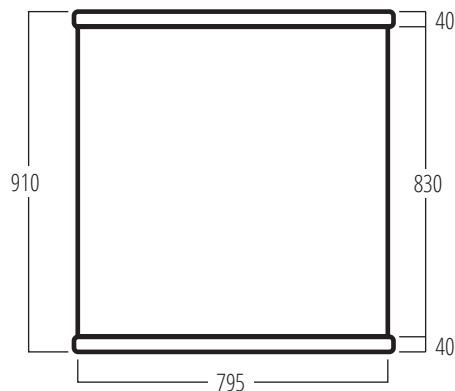

Weights in Kg

Rigid Top	1.52
Top	1.14
Shelf	1.12
Bottom	1.14
Body Panel & Graphic Rails	4.28
Pole Set (four pieces) R	1.80
Header	0.73
Bag	1.04

Packaging in Kg

Individual reusable carton	1.94
External size: 925(w) x 845(d) x 117mm(h)	

Unit and Header

Top

Graphic Size for Unit
Allow 37.5mm for top and bottom

Front

Side

Carry Bag