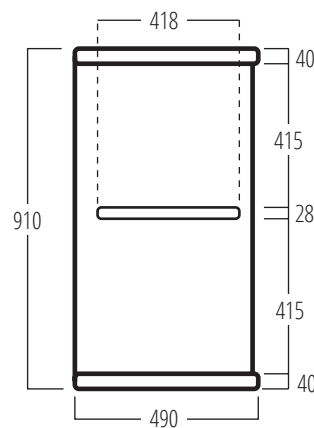

Weights in Kg

Rigid Top	1.52
Top	1.14
Shelf	1.12
Bottom	1.14
Body Panel & Graphic Rails	4.28
Pole Set (four pieces) R	1.80
Header	0.73
Bag	1.04

Packaging in Kg

Individual reusable carton	1.94
External size: 925(w) x 845(d) x 117mm(h)	

Unit and Header

Top

Graphic Size for Unit
Allow 37.5mm for top and bottom

Front

Side

Carry Bag